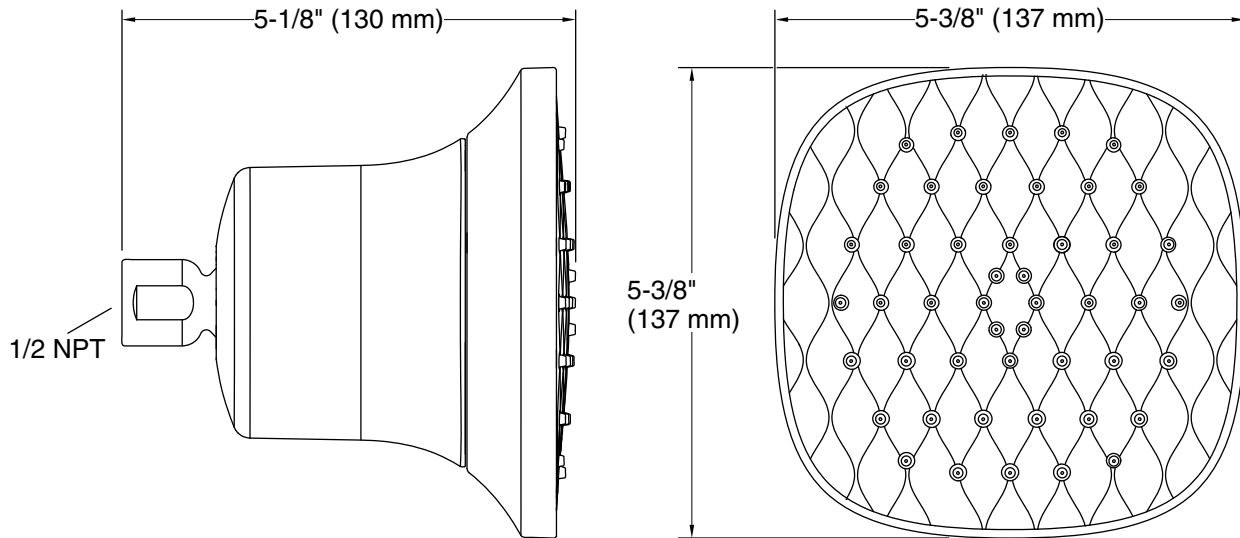

Technical Information

All product dimensions are nominal.

Shower/Rainhead rated max flow: 1.75 gal/min (6.6 l/min)

Notes

For use with automatic compensating valves rated at 1.4 gal/min (5.3 l/min) or less.

Install this product according to the installation instructions.