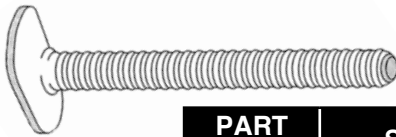

Closet Bolts, Screws, Nuts & Washers

100 Bulk packed

Closet Studs

• Brass

PART NUMBER	SIZE
108	1/4" x 2-1/4"

Closet Screws

• Brass

PART NUMBER	SIZE
120	1/4" x 2-1/2"
121	1/4" x 3-1/2"

Closet Bolts

• Brass

PART NUMBER	SIZE
110	1/4" x 2-1/4"
111	1/4" x 3-1/2"
112	5/16" x 2-1/4"
113	5/16" x 3-1/2"

Closet Bolt Washers

Round Washer

Oval Washer

PART NUMBER	MATERIAL	HOLE SIZE	PART NUMBER
138	Plated Steel - Round	5/16"	—
140	Heavy Stainless Steel	5/16"	147
142	Heavy NP Brass	5/16"	—

Plastic Bolt Caps

* With snap on washer

PART NUMBER	SIZE	SHAPE
912	1/4"	Oval
913	1/4"	Round
917-PR*	1/4" or 5/16"	Round

Speed Nuts

PART NUMBER	SIZE	MATERIAL
136	1/4"	Steel
136-P	1/4"	Plastic
143	5/16"	Steel

Open Head Bolt Nuts

PART NUMBER	SIZE	MATERIAL
132	1/4"	Plated Brass
133	5/16"	Plated Brass
1647-SS	1/4"	Hex Stainless Steel

Closed Head Screw Nuts

• Plated Brass

PART NUMBER	SIZE
134	1/4"