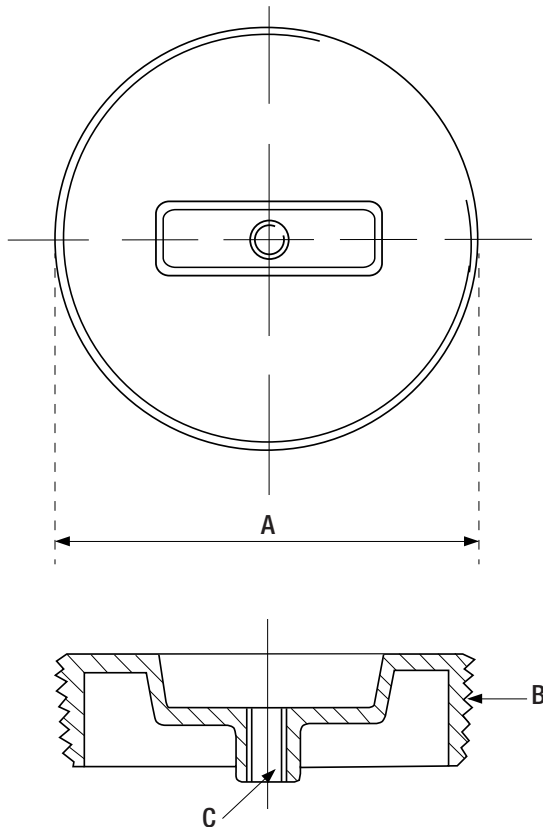

Warranty and Codes

This PROFLO product carries a 1- year limited warranty.