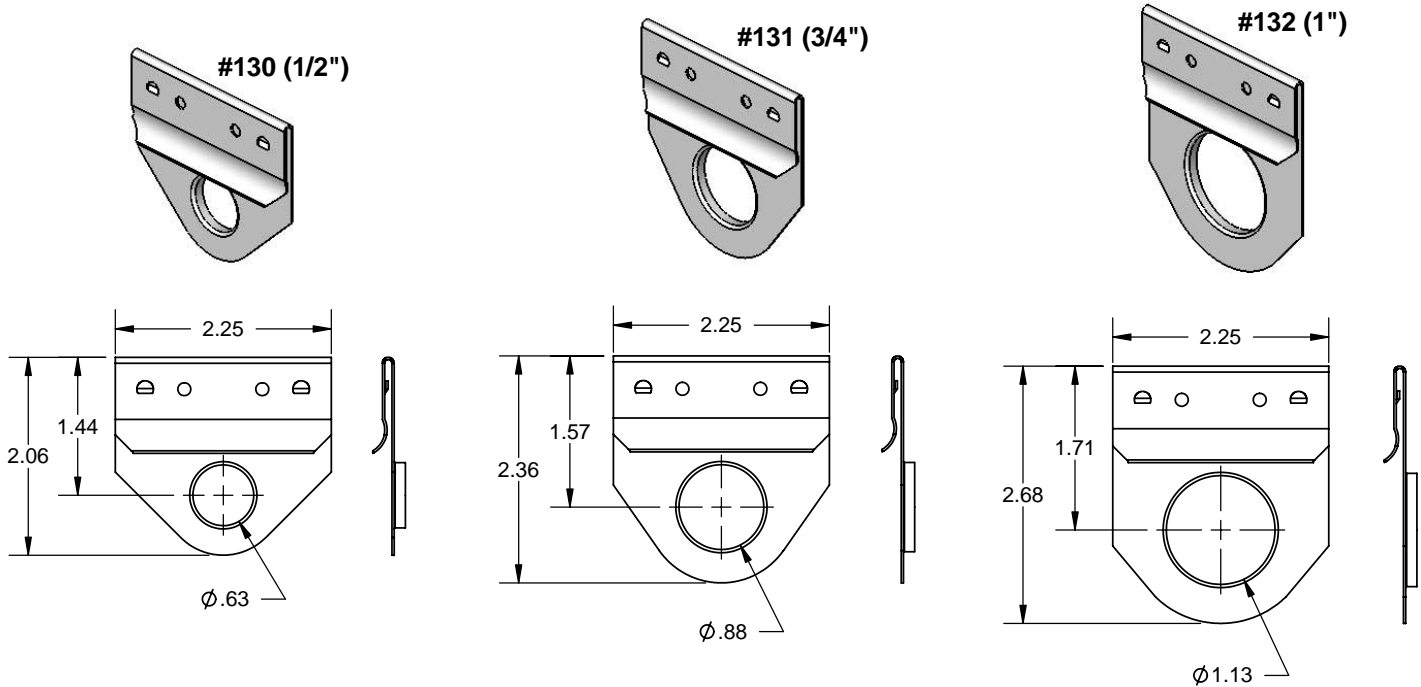

# PRODUCT SPECIFICATION DRAWING

## HOLDRITE® #130, #131, #132 CLIPS

ALL DIMENSIONS IN INCHES

The **HOLDRITE® #130, #131, and #132** are **Solid Copper clips**. Designed for easy snap-on installation for various flat strap brackets. 1/2", 3/4" or 1" copper tubes solder directly to the clip.

### Product Information:

- Material: .025 Solid Copper
- IAPMO listed
- Load Rating: 25 pounds

THIS INFORMATION IS PROPRIETARY TO HUBBARD ENTERPRISES AND IS SUBJECT TO CHANGE WITHOUT NOTICE. ANY REPRODUCTION IN PART OR WHOLE WITHOUT THE WRITTEN PERMISSION OF HUBBARD ENTERPRISES IS PROHIBITED.