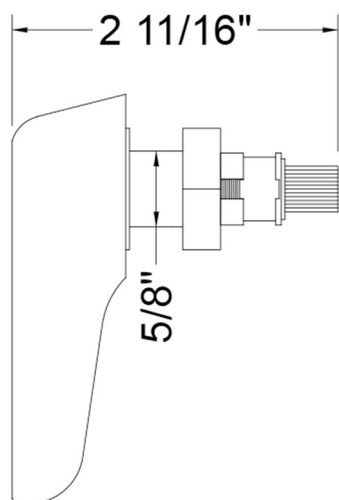

Toilet Tank Trip Lever To Fit TOTO

Model #: 9390-

FEATURES:

- Toilet tank "trip" lever to fit TOTO model: THU390 and THU485
- Brass
- Fits Toto collections: Vespian II 1G and Drake II 1G

AVAILABLE FINISHES:

SPECIFICATION DRAWING:

SIDE VIEW

FRONT VIEW