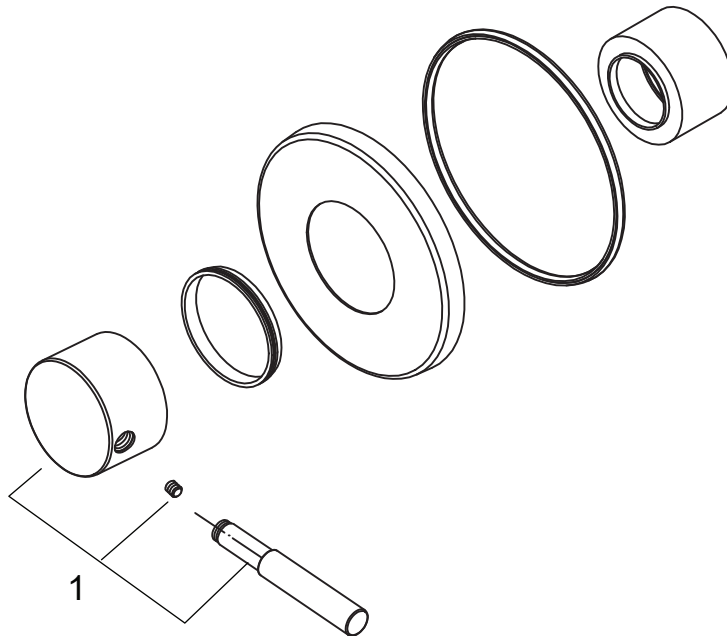

Parts Breakdown

ORRS

PF88TV TRANSFER VALVE TRIM

Parts

No.	Part Name	Part Number	Material
1	Handle	OBPF7B415*	Brass, Steel

PF88TVCP

For detailed warranty information, visit ferguson.com/proflo-faucet-warranty.

** Designate proper finish suffix