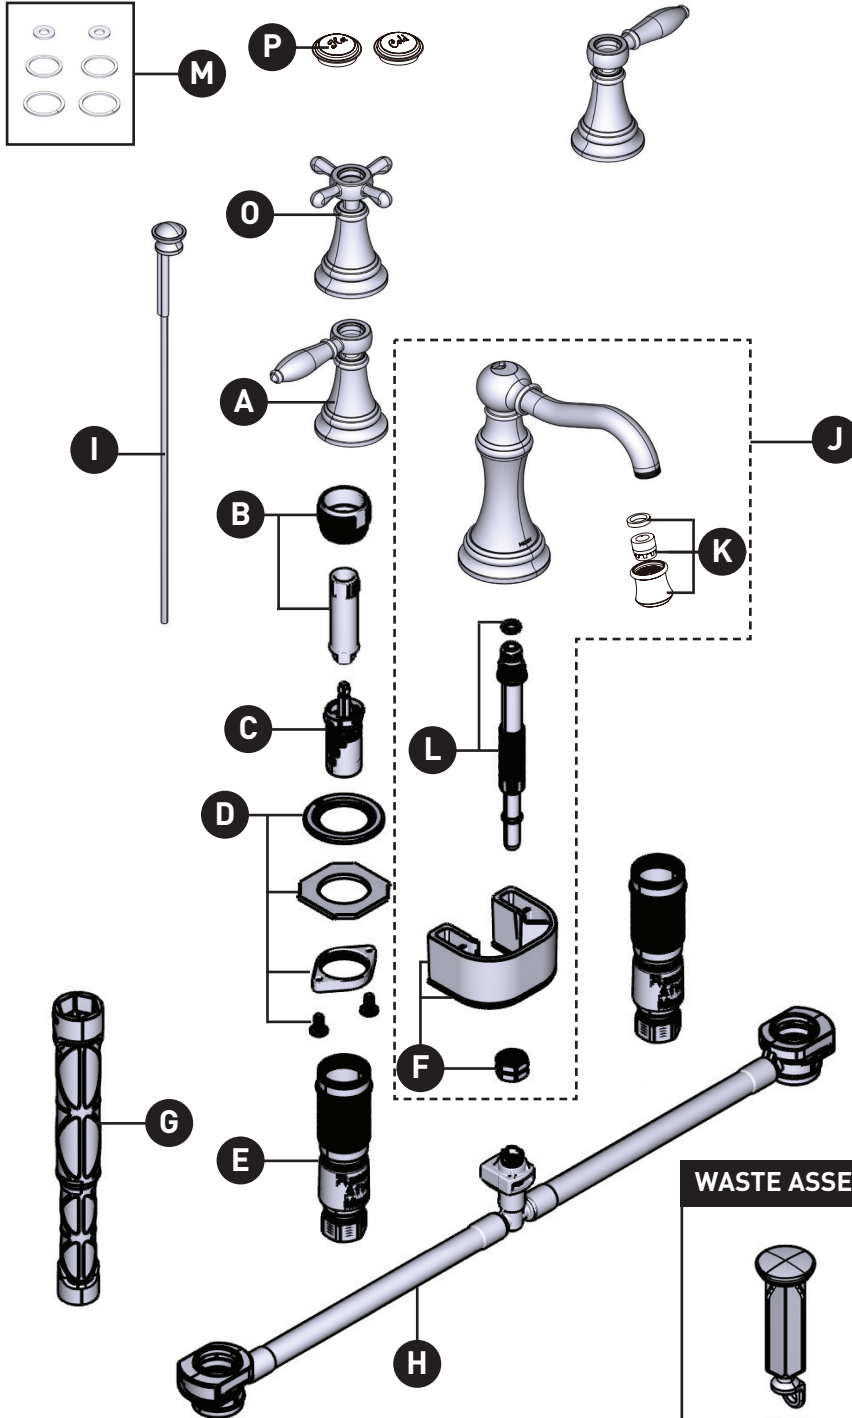

MOEN®

ILLUSTRATED PARTS

ORDER BY PART NUMBER

Weymouth™

Two-Handle Widespread Lavatory Faucet

TVS42114 Series

TVS42108 Series

ID	Kit Number	Finish
*A	221642	See below
B	174290 (hot & cold)	N/A
C	1234	N/A
D	215997	N/A
E	215996 (Hot)	N/A
	215995 (Cold)	N/A
F	93959	N/A
G	118305	N/A
H	215998	N/A
*I	190844	See below
*J	219051	See below
*K	181080	See below
L	131170	N/A
M	129706	N/A
*N	10709	See below
*O	221641	See below
P	221672	Use with all finishes except Porcelain
	154285	Use with Porcelain
Q	125796	N/A

WASTE ASSEMBLY

*Finish Determined by Suffix

Finish	Description
(base kit # = C) <i>(only applicable to * kits)</i>	Chrome
BN	Brushed Nickel
ORB	Oil Rubbed Bronze
BG	Brushed Gold (PVD)
BL	Matte Black
NL	Nickel