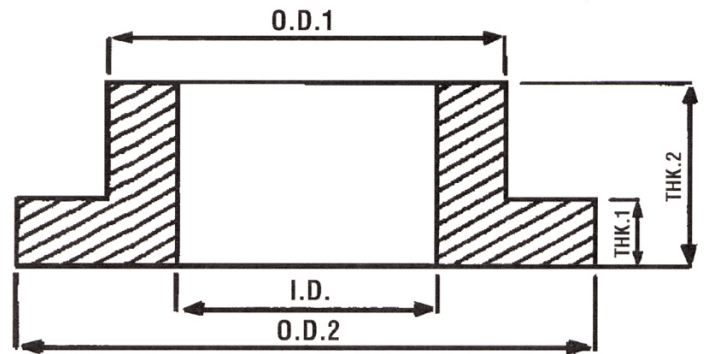

PF40479, PF40480, PF40481

Closet Spuds Replacement Washers

Model Numbers

PF40479 - 2"

PF40480 - 1-1/2"

PF40481 - 1-1/4"

PF40479

Product Specifications

DESCRIPTION					
CTR, P/N	I.D.	O.D.1	O.D.2	THK.1	THK.2
PF40479	2.31"	2.39"	3.14"	0.22"	0.70"
PF40480	1.81"	2.12"	2.67"	0.16"	0.61"
PF40481	1.63"	1.90"	2.45"	0.20"	0.58"

Warranty and Codes

This PROFLO product carries a 1-year limited warranty.