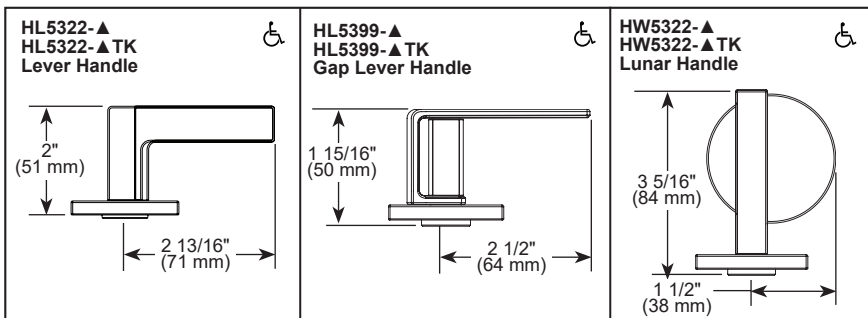

WARRANTY

- Parts and Finish - Lifetime limited warranty; or for commercial purchasers, 10 years for multi-family residential (apartments and condominiums) and 5 years for all other commercial uses, in each case from the date the product is received by the original purchaser or their authorized representative (installation contractor, etc.).
- Please go to www.brizo.com for the complete details of our limited warranty.