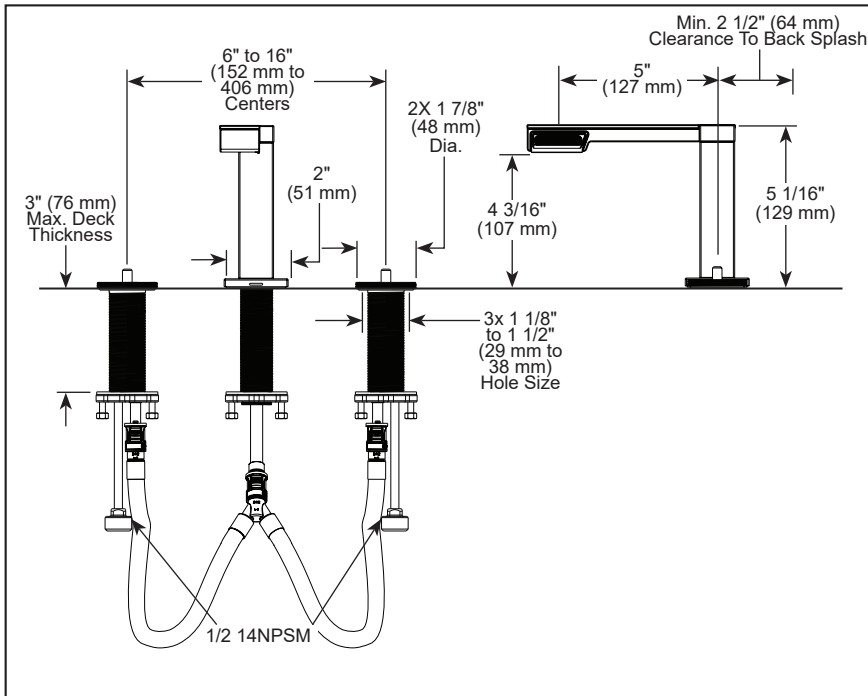

WARRANTY

- Parts and Finish - Lifetime limited warranty; or for commercial purchasers, 10 years for multi-family residential (apartments and condominiums) and 5 years for all other commercial uses, in each case from the date the product is received by the original purchaser or their authorized representative (installation contractor, etc.).
- Please go to www.brizo.com for the complete details of our limited warranty.