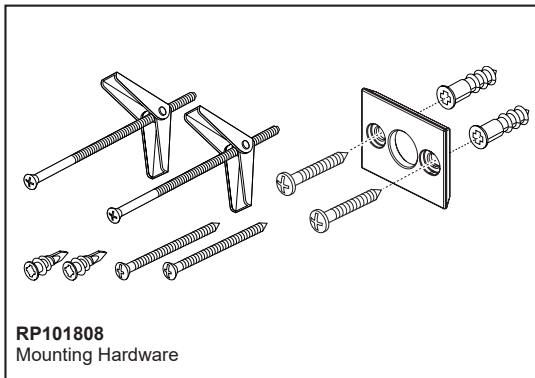

RP63873
Set Screws & Allen Wrench

RP101808
Mounting Hardware