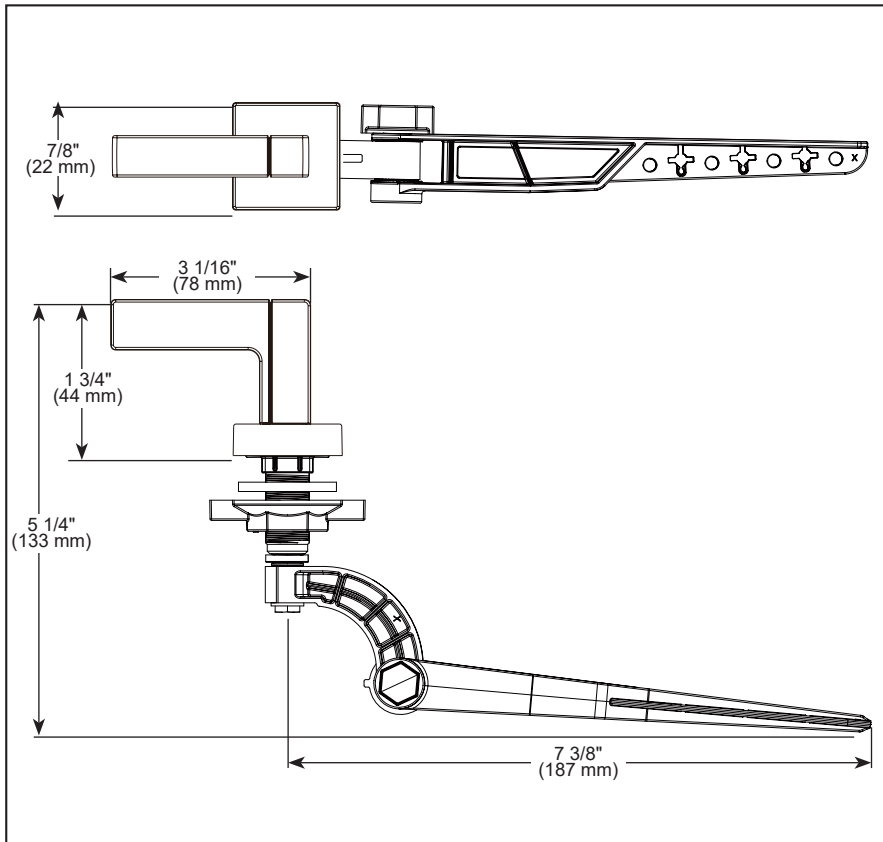

BRIZO®

ACCESSORIES

- Frank Lloyd Wright® Bath Collection by Brizo®
- Universal Flush Lever

STANDARD SPECIFICATIONS:

- Universal front or left side mount tank lever

WARRANTY

- Parts and Finish – Lifetime limited warranty; or for commercial purchasers, 10 years for multi-family residential (apartments and condominiums) and 5 years for all other commercial uses, in each case from the date the product is received by the original purchaser or their authorized representative (installation contractor, etc.
- Please go to www.brizo.com for the complete details of our limited warranty.

▲ Designate proper finish suffix