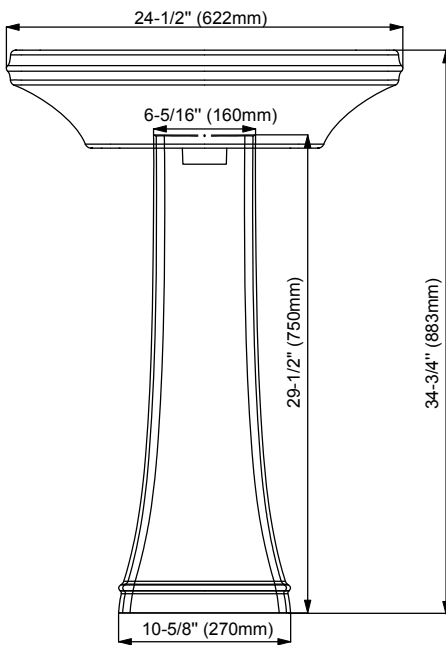

Holyoke – PROPFHLC1174WH

Pedestal Lavatory

Product Features

- PROPFHLC1174WH consists of PF1071WH (pedestal base) and PF1174WH (lav)
- Fireclay
- Pedestal
- Rear overflow
- 4" centerset
- Mounting bracket included
- Pedestal conceals all plumbing

Dimensions

- Interior: 19-5/8" x 12-13-16"
- Exterior: 24-1/2" x 20-1/2"
- Depth: 5"

Codes and Certifications

- IAPMO/cUPC
- ASME A112.19.2

Available Colors: White (WH)

Model	
PF1071WH	Pedestal Base
PF1174WH	24-1/2" x 20-1/2" Pedestal Lavatory 4" Centerset

Visit [ferguson.com/PROFLO-vitreous-china-warranty](https://www.ferguson.com/PROFLO-vitreous-china-warranty) for detailed warranty information.

Holyoke – PROPFHLC1174WH

Pedestal Lavatory

Note: All dimensions and specifications are nominal and may vary. Dimensions of 8" and greater have a tolerance of +3%. Dimensions less than 8" have a tolerance of +5%. Please utilize the current cutout template for countertop cutouts.