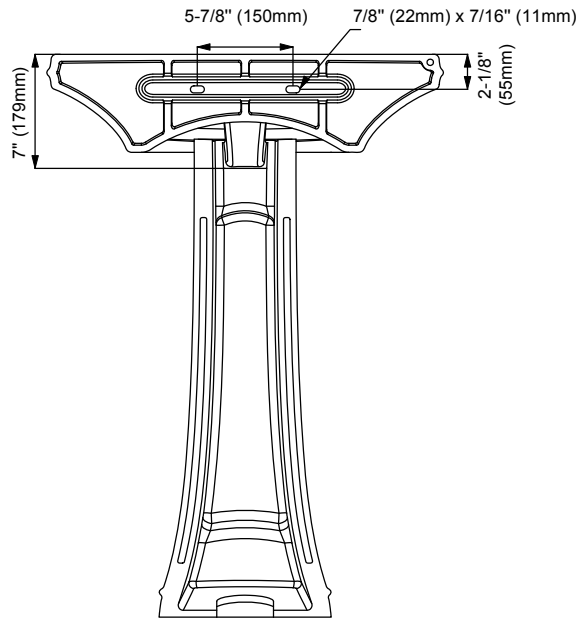

Holyoke – PROPFHLC1174WH

Pedestal Lavatory

Product Features

- PROPFHLC1174WH consists of PF1071WH (pedestal base) and PF1174WH (lav)
- Fireclay
- Pedestal
- Rear overflow
- 4" centerset
- Mounting bracket included
- Pedestal conceals all plumbing

Dimensions

- Interior: 19-5/8" x 12-13-16"
- Exterior: 24-1/2" x 20-1/2"
- Depth: 5"

Codes and Certifications

- IAPMO/cUPC
- ASME A112.19.2

Available Colors: White (WH)

Model	
PF1071WH	Pedestal Base
PF1174WH	24-1/2" x 20-1/2" Pedestal Lavatory 4" Centerset

Visit [ferguson.com/PROFLO-vitreous-china-warranty](https://www.ferguson.com/PROFLO-vitreous-china-warranty) for detailed warranty information.

Holyoke – PROPFHLC1174WH

Pedestal Lavatory

Note: All dimensions and specifications are nominal and may vary. Dimensions of 8" and greater have a tolerance of +3%. Dimensions less than 8" have a tolerance of +5%. Please utilize the current cutout template for countertop cutouts.