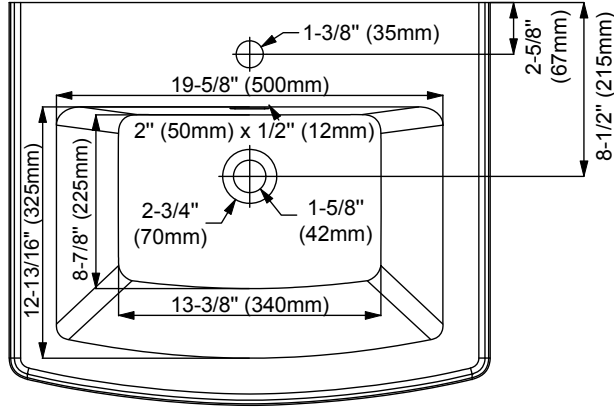

Holyoke – PROPFHLC1174WH

Pedestal Lavatory

Product Features

- PROPFHLC1174WH consists of PF1071WH (pedestal base) and PF1174WH (lav)
- Fireclay
- Pedestal
- Rear overflow
- 4" centerset
- Mounting bracket included
- Pedestal conceals all plumbing

Dimensions

- Interior: 19-5/8" x 12-13-16"
- Exterior: 24-1/2" x 20-1/2"
- Depth: 5"

Codes and Certifications

- IAPMO/cUPC
- ASME A112.19.2

Available Colors: White (WH)

Model	
PF1071WH	Pedestal Base
PF1174WH	24-1/2" x 20-1/2" Pedestal Lavatory 4" Centerset

Visit [ferguson.com/PROFLO-vitreous-china-warranty](https://www.ferguson.com/PROFLO-vitreous-china-warranty) for detailed warranty information.

Holyoke – PROPFHLC1174WH

Pedestal Lavatory

Note: All dimensions and specifications are nominal and may vary. Dimensions of 8" and greater have a tolerance of +3%. Dimensions less than 8" have a tolerance of +5%. Please utilize the current cutout template for countertop cutouts.