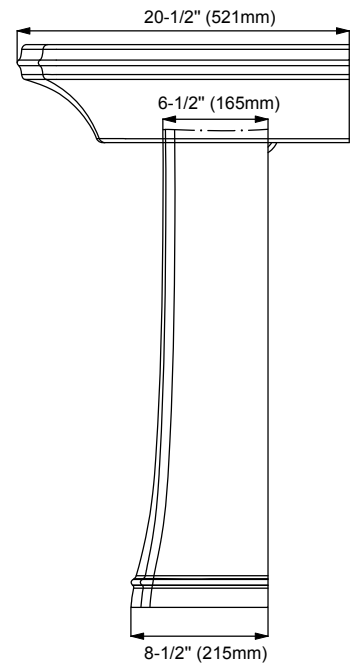

Holyoke – PROPFHLC1174WH

Pedestal Lavatory

Product Features

- PROPFHLC1174WH consists of PF1071WH (pedestal base) and PF1174WH (lav)
- Fireclay
- Pedestal
- Rear overflow
- 4" centerset
- Mounting bracket included
- Pedestal conceals all plumbing

Dimensions

- Interior: 19-5/8" x 12-13-16"
- Exterior: 24-1/2" x 20-1/2"
- Depth: 5"

Codes and Certifications

- IAPMO/cUPC
- ASME A112.19.2

Available Colors: White (WH)

Model	
PF1071WH	Pedestal Base
PF1174WH	24-1/2" x 20-1/2" Pedestal Lavatory 4" Centerset

Visit [ferguson.com/PROFLO-vitreous-china-warranty](https://www.ferguson.com/PROFLO-vitreous-china-warranty) for detailed warranty information.

Holyoke – PROPFHLC1174WH

Pedestal Lavatory

Note: All dimensions and specifications are nominal and may vary. Dimensions of 8" and greater have a tolerance of +3%. Dimensions less than 8" have a tolerance of +5%. Please utilize the current cutout template for countertop cutouts.