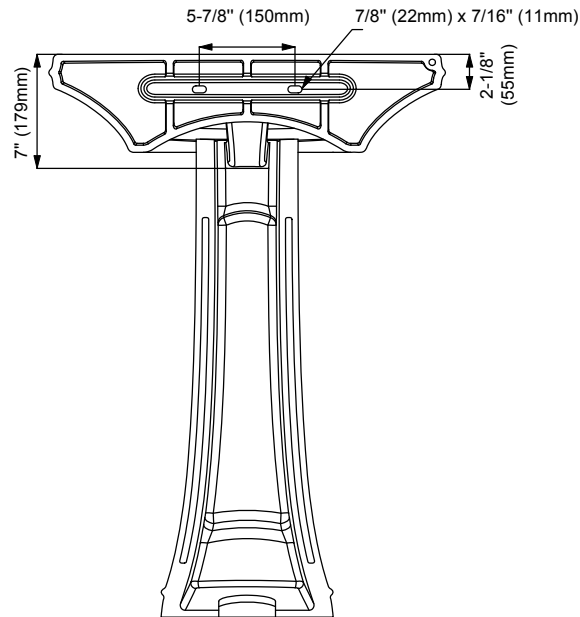

Holyoke – PROPFHLC1178WH

Pedestal Lavatory

Product Features

- PROPFHLC1178WH consists of PF1071WH (pedestal base) and PF1178WH (lav)
- Fireclay
- Pedestal
- Rear overflow
- 8" widespread
- Mounting bracket included
- Pedestal conceals all plumbing

Dimensions

- Interior: 19-5/8" x 12-13-16"
- Exterior: 24-1/2" x 20-1/2"
- Depth: 5"

Codes and Certifications

- IAPMO/cUPC
- ASME A112.19.2

Available Colors: White (WH)

Model	
PF1071WH	Pedestal Base
PF1178WH	24-1/2" x 20-1/2" Pedestal Lavatory 8" Widespread

Visit ferguson.com/PROFLO-vitreous-china-warranty for detailed warranty information.

Holyoke – PROPFHLC1178WH

Pedestal Lavatory

Note: All dimensions and specifications are nominal and may vary. Dimensions of 8" and greater have a tolerance of +3%. Dimensions less than 8" have a tolerance of +5%. Please utilize the current cutout template for countertop cutouts.