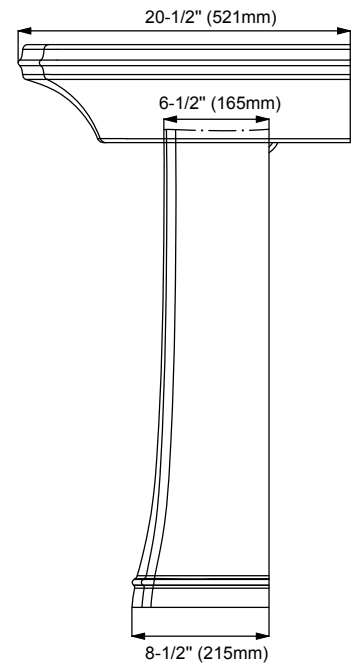

Holyoke – PROPFHLC1178WH

Pedestal Lavatory

Product Features

- PROPFHLC1178WH consists of PF1071WH (pedestal base) and PF1178WH (lav)
- Fireclay
- Pedestal
- Rear overflow
- 8" widespread
- Mounting bracket included
- Pedestal conceals all plumbing

Dimensions

- Interior: 19-5/8" x 12-13-16"
- Exterior: 24-1/2" x 20-1/2"
- Depth: 5"

Codes and Certifications

- IAPMO/cUPC
- ASME A112.19.2

Available Colors: White (WH)

Model	
PF1071WH	Pedestal Base
PF1178WH	24-1/2" x 20-1/2" Pedestal Lavatory 8" Widespread

Visit ferguson.com/PROFLO-vitreous-china-warranty for detailed warranty information.

Holyoke – PROPFHLC1178WH

Pedestal Lavatory

Note: All dimensions and specifications are nominal and may vary. Dimensions of 8" and greater have a tolerance of +3%. Dimensions less than 8" have a tolerance of +5%. Please utilize the current cutout template for countertop cutouts.