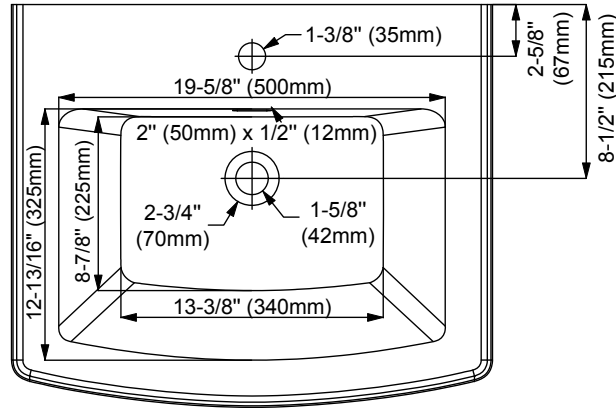

Holyoke – PROPFHLC1178WH

Pedestal Lavatory

Product Features

- PROPFHLC1178WH consists of PF1071WH (pedestal base) and PF1178WH (lav)
- Fireclay
- Pedestal
- Rear overflow
- 8" widespread
- Mounting bracket included
- Pedestal conceals all plumbing

Dimensions

- Interior: 19-5/8" x 12-13-16"
- Exterior: 24-1/2" x 20-1/2"
- Depth: 5"

Codes and Certifications

- IAPMO/cUPC
- ASME A112.19.2

Available Colors: White (WH)

Model	
PF1071WH	Pedestal Base
PF1178WH	24-1/2" x 20-1/2" Pedestal Lavatory 8" Widespread

Visit ferguson.com/PROFLO-vitreous-china-warranty for detailed warranty information.

Holyoke – PROPFHLC1178WH

Pedestal Lavatory

Note: All dimensions and specifications are nominal and may vary. Dimensions of 8" and greater have a tolerance of +3%. Dimensions less than 8" have a tolerance of +5%. Please utilize the current cutout template for countertop cutouts.