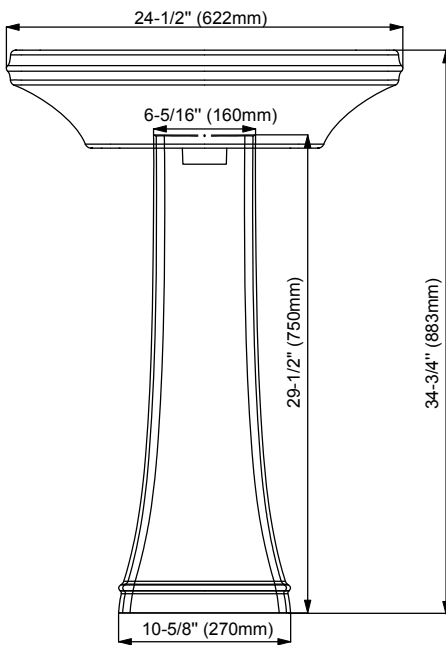

Holyoke – PROPFHLC1178WH

Pedestal Lavatory

Product Features

- PROPFHLC1178WH consists of PF1071WH (pedestal base) and PF1178WH (lav)
- Fireclay
- Pedestal
- Rear overflow
- 8" widespread
- Mounting bracket included
- Pedestal conceals all plumbing

Dimensions

- Interior: 19-5/8" x 12-13-16"
- Exterior: 24-1/2" x 20-1/2"
- Depth: 5"

Codes and Certifications

- IAPMO/cUPC
- ASME A112.19.2

Available Colors: White (WH)

Model	
PF1071WH	Pedestal Base
PF1178WH	24-1/2" x 20-1/2" Pedestal Lavatory 8" Widespread

Visit ferguson.com/PROFLO-vitreous-china-warranty for detailed warranty information.

Holyoke – PROPFHLC1178WH

Pedestal Lavatory

Note: All dimensions and specifications are nominal and may vary. Dimensions of 8" and greater have a tolerance of +3%. Dimensions less than 8" have a tolerance of +5%. Please utilize the current cutout template for countertop cutouts.