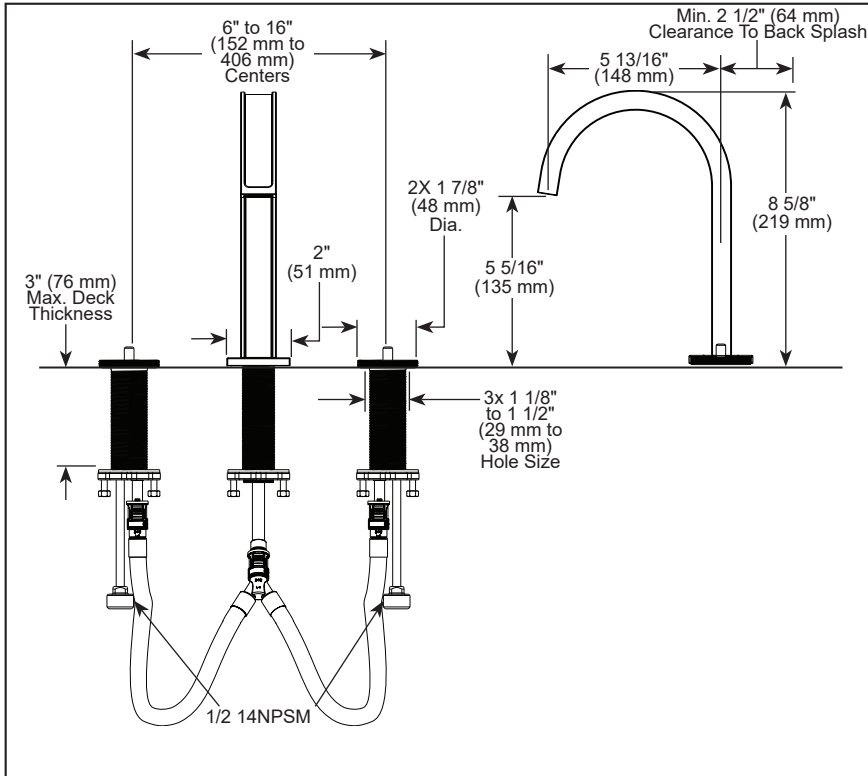

WARRANTY

- Parts and Finish - Lifetime limited warranty; or for commercial purchasers, 10 years for multi-family residential (apartments and condominiums) and 5 years for all other commercial uses, in each case from the date the product is received by the original purchaser or their authorized representative (installation contractor, etc.).
- Please go to www.brizo.com for the complete details of our limited warranty.