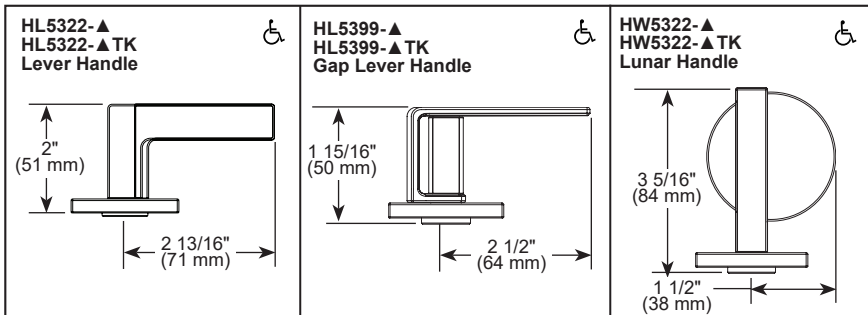

COMPLIES WITH:

- ASME A112.18.1 / CSA B125.1
- EPA WaterSense®
- ICC/ANSI A117.1

▲ Designate Proper Finish Suffix