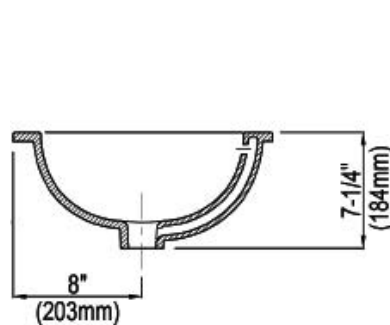

## PHYSICAL PROPERTIES

Model: **L196**  
Under Counter Lavatory

Height: **7-1/4"** (184mm)

Width: **19-1/4"** (489mm)

Depth: **16-5/16"** (415mm)

Shipping Weight: **14 lbs.**

Shipping Cube: **1.51 ft.**

NOTE: This product is ADA compliant when installed to the ADA specification. Please refer to code.

IMPORTANT: Dimensions are nominal and may vary within the range of tolerances established by ASME A112.19.2 / CSA B45.1. These measurements are subject to change without notice.