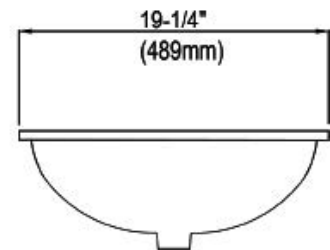

## PHYSICAL PROPERTIES

Model: **L196**  
Under Counter Lavatory

Height: **7-1/4"** (184mm)

Width: **19-1/4"** (489mm)

Depth: **16-5/16"** (415mm)

Shipping Weight: **14 lbs.**

Shipping Cube: **1.51 ft.**

NOTE: This product is ADA compliant when installed to the ADA specification. Please refer to code.

IMPORTANT: Dimensions are nominal and may vary within the range of tolerances established by ASME A112.19.2 / CSA B45.1. These measurements are subject to change without notice.