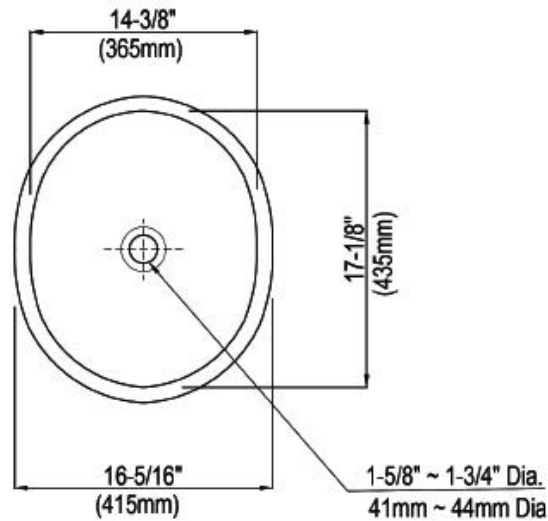

## PHYSICAL PROPERTIES

Model: **L196**  
Under Counter Lavatory

Height: **7-1/4"** (184mm)

Width: **19-1/4"** (489mm)

Depth: **16-5/16"** (415mm)

Shipping Weight: **14 lbs.**

Shipping Cube: **1.51 ft.**

NOTE: This product is ADA compliant when installed to the ADA specification. Please refer to code.

IMPORTANT: Dimensions are nominal and may vary within the range of tolerances established by ASME A112.19.2 / CSA B45.1. These measurements are subject to change without notice.