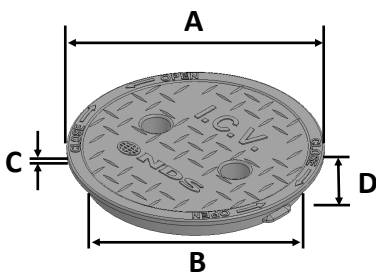

## 107BCW

Series: Standard Series  
 Material: HDPE  
 Box Color: Black  
 Lid Color: Green  
 Lid Marking: Water  
 Box Weight: 1.04 lbs  
 Lid Weight: 0.23 lbs  
 Total Weight: 1.27 lbs  
 Load rating:  
 Pedestrian & lawn care equipment

**MADE IN THE USA**

Lid Dimensions	
A. Top diameter	6 1/2"
B. Bottom diameter	5 3/4"
C. Rim thickness	3/16"
D. Overall height	3/4"

Mouse hole:  
 2 3/8" x 2 3/8"

Box Dimensions	
A. Top inside diameter	5 7/8"
B. Top outside diameter	6 3/8"
C. Bottom inside diameter	7 1/2"
D. Bottom outside diameter	8 3/8"
E. Height	8 7/8"