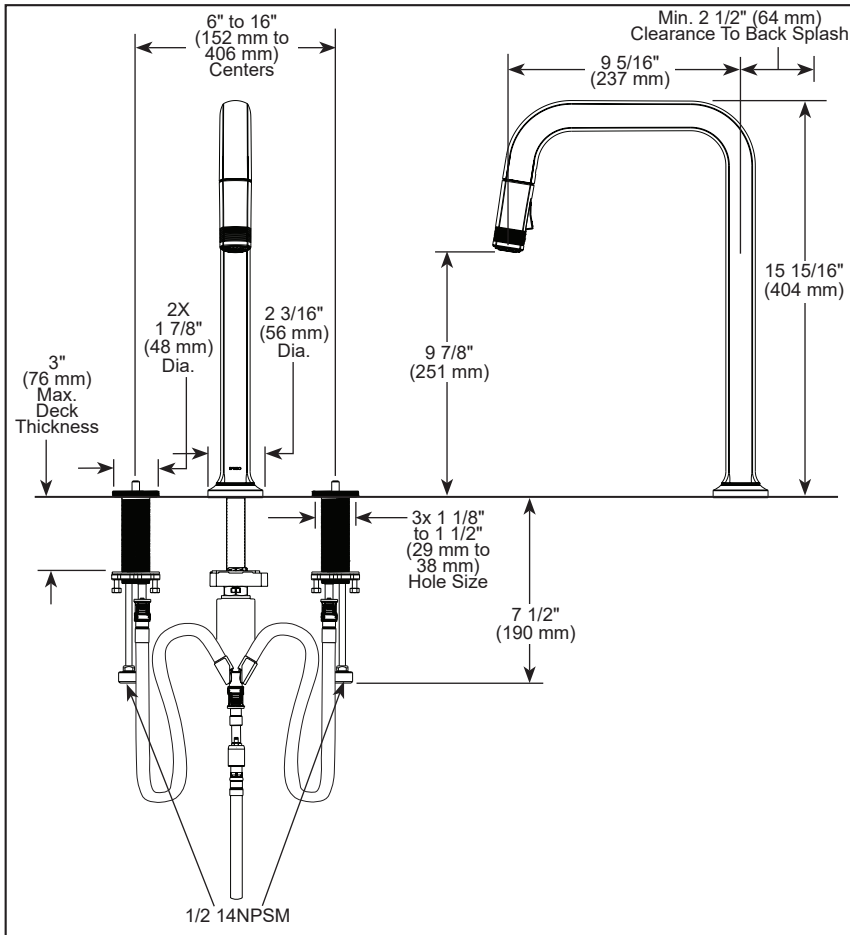

COMPLIES WITH:

- ASME A112.18.1 / CSA B125.1
- ASME A112.18.6
- ♿ ICC/ANSI A117.1 - Valve control only

▲ Designate Proper Finish Suffix