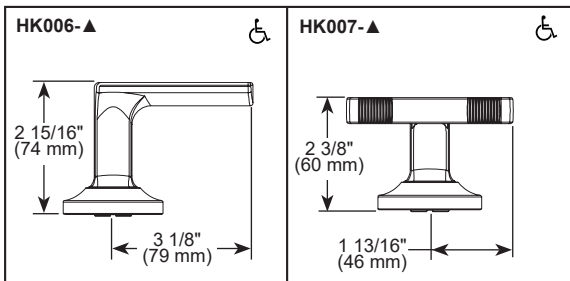

COMPLIES WITH:

- ASME A112.18.1 / CSA B125.1
- ASME A112.18.6
- ♿ ICC/ANSI A117.1 - Valve control only

▲ Designate Proper Finish Suffix