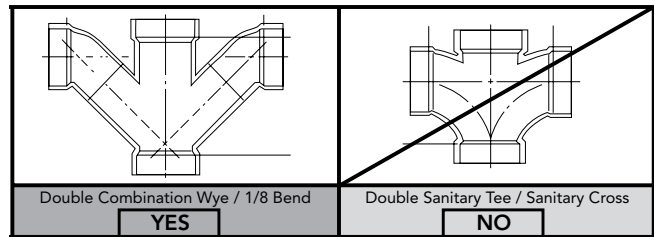

MS854114S(G)/MS853113S

UltraMax® One-Piece Toilet, 1.6GPF

SPECIFICATIONS

- Water Use 1.6 GPF/6.0LPF
- Flush System G-Max®
- Min. Water Pressure 8 psi (static)
- Water Surface 10-1/4" x 8-1/4"
- Trap Diameter 2-1/8"
- Rough-in 12"
- Trap Seal 2-3/8"
- Warranty One Year Limited Warranty
- Material Vitreous china
- Shipping Weight MS854114S(G) 93 lbs.
  MS853113S(G) 91 lbs.
- Shipping Dimensions 30-3/4" L x 18-1/8" W
  x 27-1/8" H

INSTALLATION NOTES

Back-to-Back Toilet Installations:
TOTO recommends the use of a nationally listed, double sanitary tee-wye only, in vertical waste stacks, in accordance with the stipulations noted in the majority of nationally recognized plumbing codes.

TOTO

These dimensions and specifications are subject to change without notice