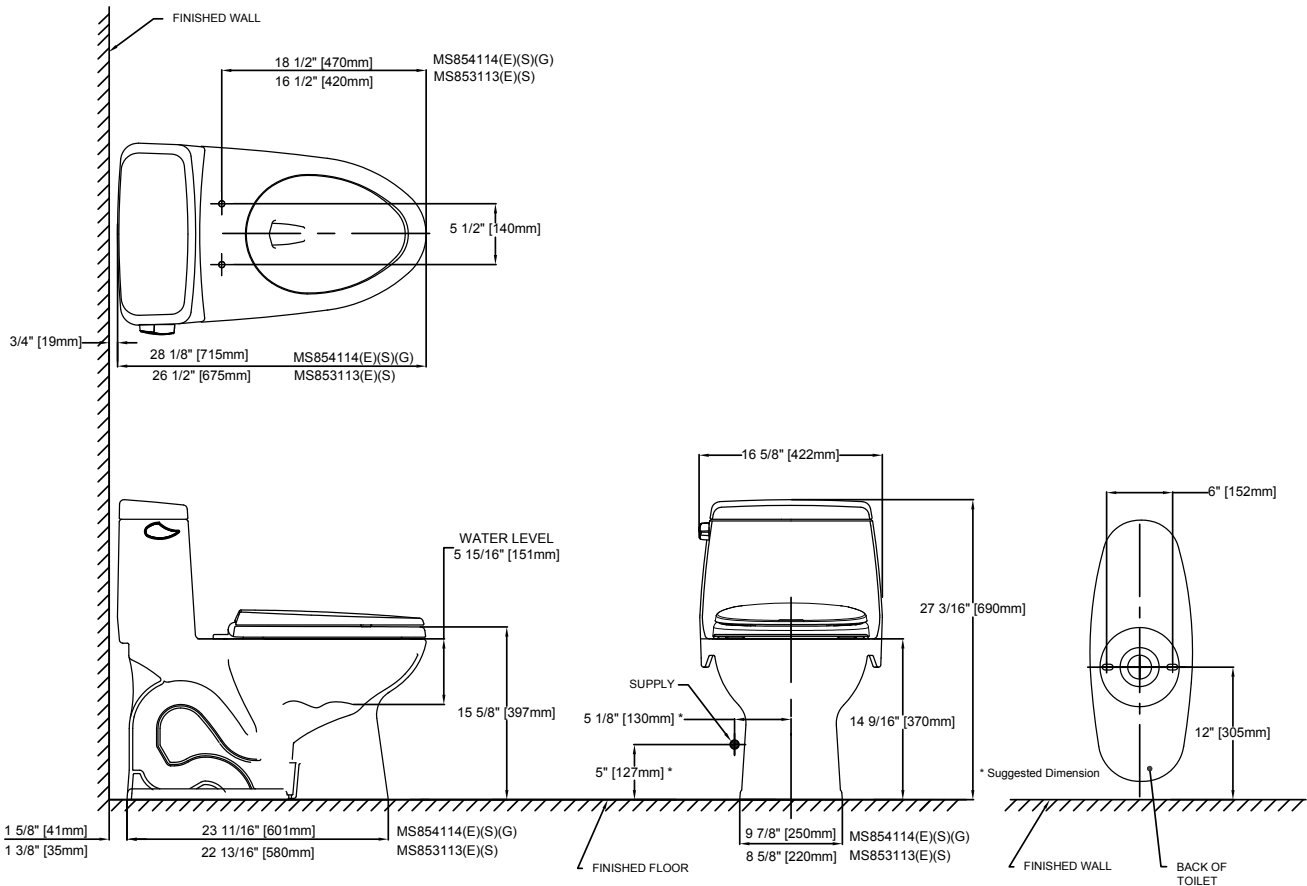

MS854114S(G)/MS853113S

UltraMax® One-Piece Toilet, 1.6GPF

SPECIFICATIONS

- Water Use 1.6 GPF/6.0LPF
- Flush System G-Max®
- Min. Water Pressure 8 psi (static)
- Water Surface 10-1/4" x 8-1/4"
- Trap Diameter 2-1/8"
- Rough-in 12"
- Trap Seal 2-3/8"
- Warranty One Year Limited Warranty
- Material Vitreous china
- Shipping Weight MS854114S(G) 93 lbs.
  MS853113S(G) 91 lbs.
- Shipping Dimensions 30-3/4" L x 18-1/8" W
  x 27-1/8" H

INSTALLATION NOTES

Back-to-Back Toilet Installations:
TOTO recommends the use of a nationally listed, double sanitary tee-wye only, in vertical waste stacks, in accordance with the stipulations noted in the majority of nationally recognized plumbing codes.

TOTO

These dimensions and specifications are subject to change without notice