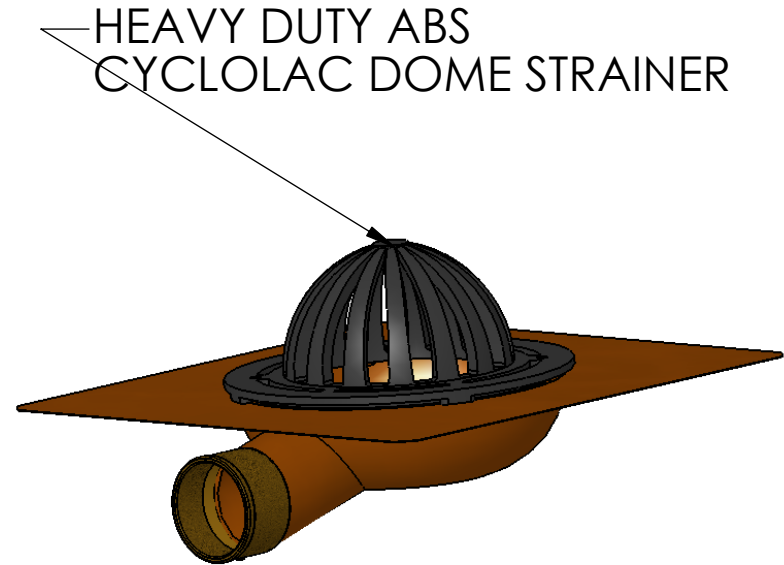

# SIDE OUTLET ROOF DRAIN

HEAVY DUTY ABS  
CYCLOLAC DOME STRAINER

20 OZ. SEAMLESS COPPER BASIN  
ATTACHED TO 2, 3 OR 5" BRONZE FITTING.  
(2" THREADED FITTING ALSO AVAILABLE.)