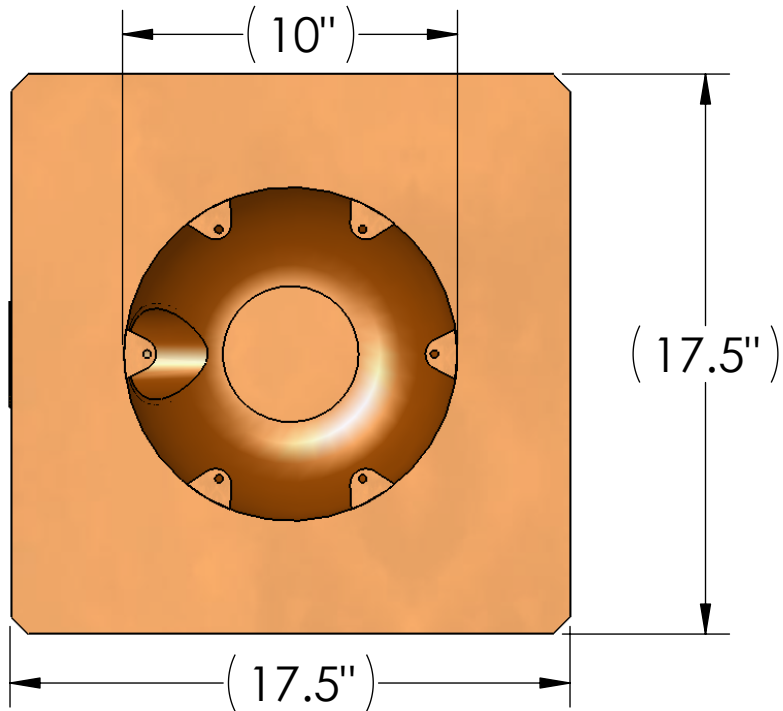

# SIDE OUTLET ROOF DRAIN

HEAVY DUTY ABS  
CYCLOLAC DOME STRAINER

20 OZ. SEAMLESS COPPER BASIN  
ATTACHED TO 2, 3 OR 5" BRONZE FITTING.  
(2" THREADED FITTING ALSO AVAILABLE.)