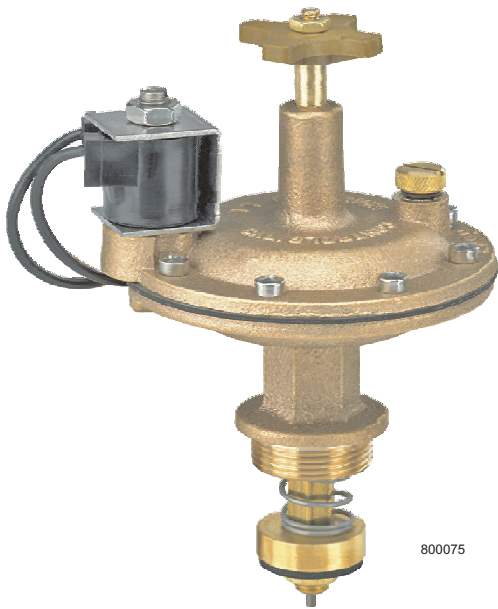

Automatic Adaptors

800075

Truly the
 SUPERIOR™
Adaptor.

- Ideal for new installations and for converting existing manual valves to automatic
- Operates on pressure up to 200 psi
- All EPDM rubber parts outlast commonly used Buna-N parts when exposed to dirty water
- Self-cleaning, dirt-free, clog-free design
- Widest range of sizes in the industry (3/4" to 2")

800

- Available in 3/4" through 2" for Superior, Champion, Lawnlife, Orbit, and Aqualine brass manual valves
- Extension Adaptors available in 3/4" and 1" sizes

How To Specify / Order

800 100 CH HP

Model	Size	Type	Option
800	100 = 1"	Standard	HP = High Pressure

2000 Mini Adaptor

- Designed for tight-fitting installations such as curbs, walls, and close manifolds
- Available in 3/4" and 1" for Superior, Champion, Lawnlife, Orbit, and Aqualine brass manual valves

- Molded from heavy duty, high impact glass-reinforced nylon material
- Can withstand high water pressure up to 150 psi
- Available in 3/4" and 1" for Superior, Champion, Lawnlife, Orbit, and Aqualine brass manual valves