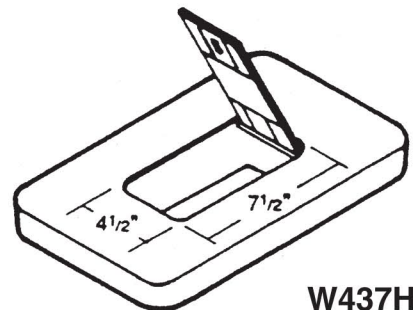

714 South Fee Ana St., Placentia, CA 92870
 (714) 993-1706 • FAX (714) 993-6197

437 **Water Series**
 12" x 20" I.D.

W437CC
 Concrete Cover
 32 lbs.

W437CI
 Cast Iron Cover
 24 lbs.

W437RL
 Reading Lid
 5 lbs.

W437PC
 2 Piece Cover
 27 lbs.

W437CR
 Concrete Cover
 for Rockwell
 32 lbs.

W437MB
 Meter box
 120 lbs.

W437HL
 Concrete Cover
 Cast Iron Hinged Lid Frame
 30 lbs.

STANDARD COVER MARKINGS:

- Water
- Sewer