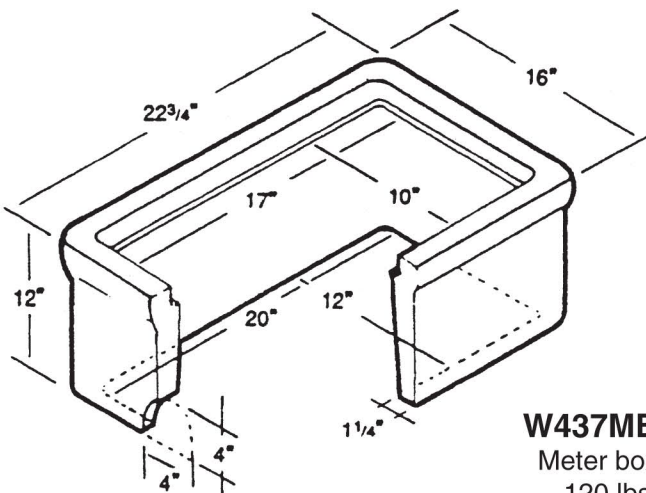

714 South Fee Ana St., Placentia, CA 92870
 (714) 993-1706 • FAX (714) 993-6197

437 **Water Series**
 12" x 20" I.D.

W437CC
 Concrete Cover
 32 lbs.

W437CI
 Cast Iron Cover
 24 lbs.

W437RL
 Reading Lid
 5 lbs.

W437PC
 2 Piece Cover
 27 lbs.

W437CR
 Concrete Cover
 for Rockwell
 32 lbs.

W437MB
 Meter box
 120 lbs.

W437HL
 Concrete Cover
 Cast Iron Hinged Lid Frame
 30 lbs.

STANDARD COVER MARKINGS:

- Water
- Sewer