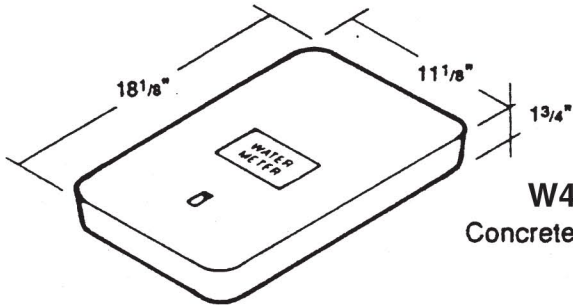

714 South Fee Ana St., Placentia, CA 92870
 (714) 993-1706 • FAX (714) 993-6197

437 **Water Series**
 12" x 20" I.D.

W437CC
 Concrete Cover
 32 lbs.

W437CI
 Cast Iron Cover
 24 lbs.

W437RL
 Reading Lid
 5 lbs.

W437PC
 2 Piece Cover
 27 lbs.

W437CR
 Concrete Cover
 for Rockwell
 32 lbs.

W437MB
 Meter box
 120 lbs.

W437HL
 Concrete Cover
 Cast Iron Hinged Lid Frame
 30 lbs.

STANDARD COVER MARKINGS:

- Water
- Sewer