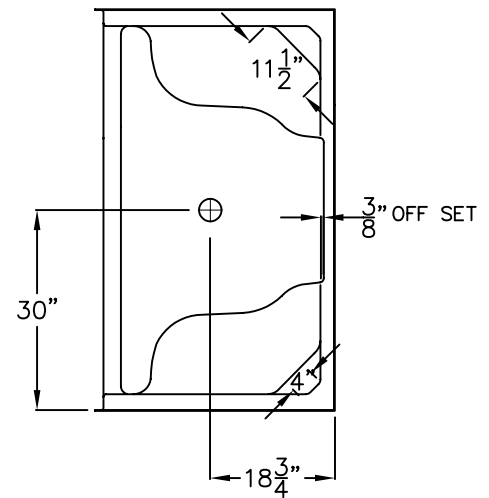

LUXURY GELCOAT SERIES

SUBMITTAL DATA © 2004

FRONT VIEW

SIDE VIEW

TOP VIEW

G 6099 SH 2S TILE. 60 INCH GELCOAT SHOWER HAS TILE FINISH ON WALLS, MOLDED CORNER SOAP LEDGES ON THE BACK WALL, AND TWO MOLDED SEATS. UNIT HAS 7.0" THRESHOLD.

Unit complies with ANSI Z124.1-2, NAHB, and UPC.

DUE TO THE NATURE OF THE MATERIALS DIMENSIONS MAY VARY ± 1/2"

Job Name:	AQUARIUS	
Model No.:	Drawing#: G6099 SH 2S Tile	
Approved by:	Date Approved:	Date: 1-29-04 Revised: 7-6-11
Rep.:	Wholesaler:	Quote No.: