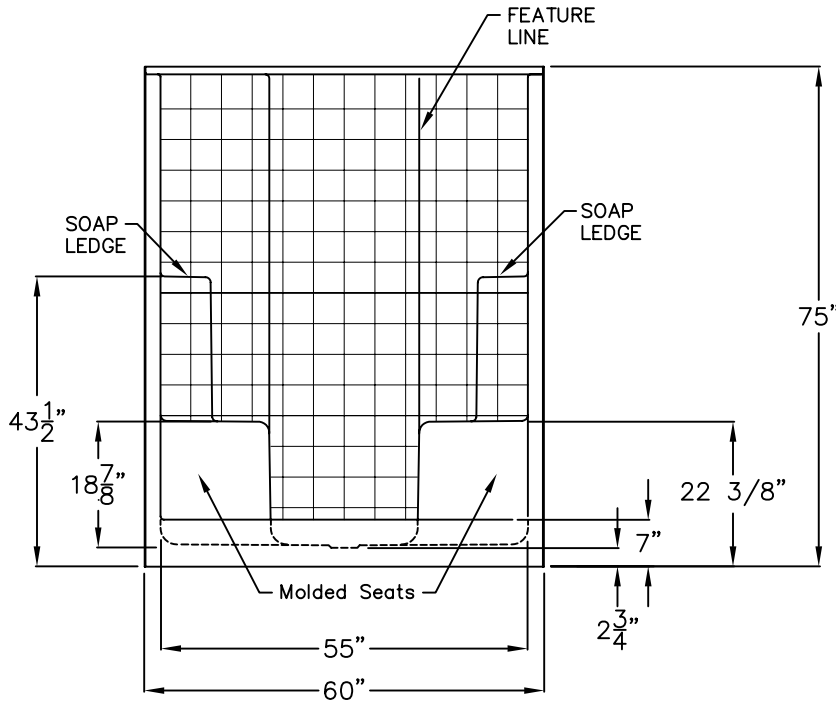

LUXURY GELCOAT SERIES

SUBMITTAL DATA © 2004

FRONT VIEW

SIDE VIEW

TOP VIEW

G 6099 SH 2S TILE. 60 INCH GELCOAT SHOWER HAS TILE FINISH ON WALLS, MOLDED CORNER SOAP LEDGES ON THE BACK WALL, AND TWO MOLDED SEATS. UNIT HAS 7.0" THRESHOLD.

Unit complies with ANSI Z124.1-2, NAHB, and UPC.

DUE TO THE NATURE OF THE MATERIALS DIMENSIONS MAY VARY ± 1/2"

Job Name:	AQUARIUS	
Model No.:	Drawing#: G6099 SH 2S Tile	
Approved by:	Date Approved:	Date: 1-29-04 Revised: 7-6-11
Rep.:	Wholesaler:	Quote No.: