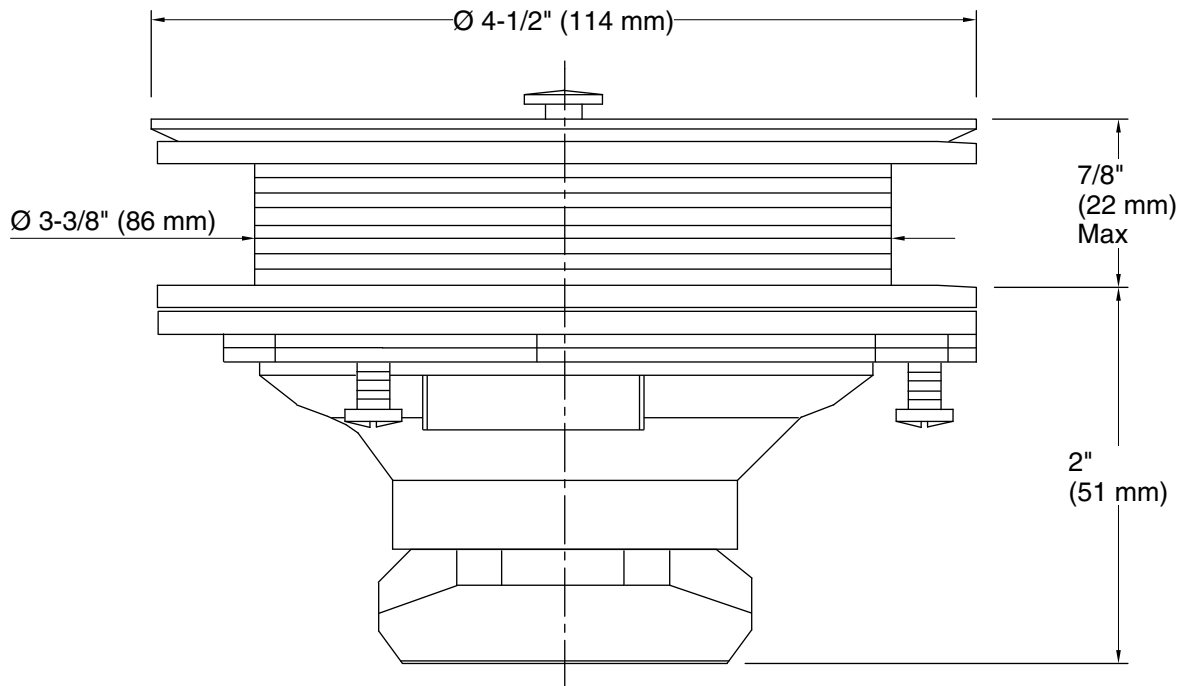

Features

- Fits sinks with standard 3-1/2- or 4-inch outlet.
- Durable solid-brass construction.
- Removable basket strainer with open/close stopper that seals tightly.

Recommended Products/Accessories

K-23726 Drain treatment

Technical Information

All product dimensions are nominal.

Material: Metal, Metal