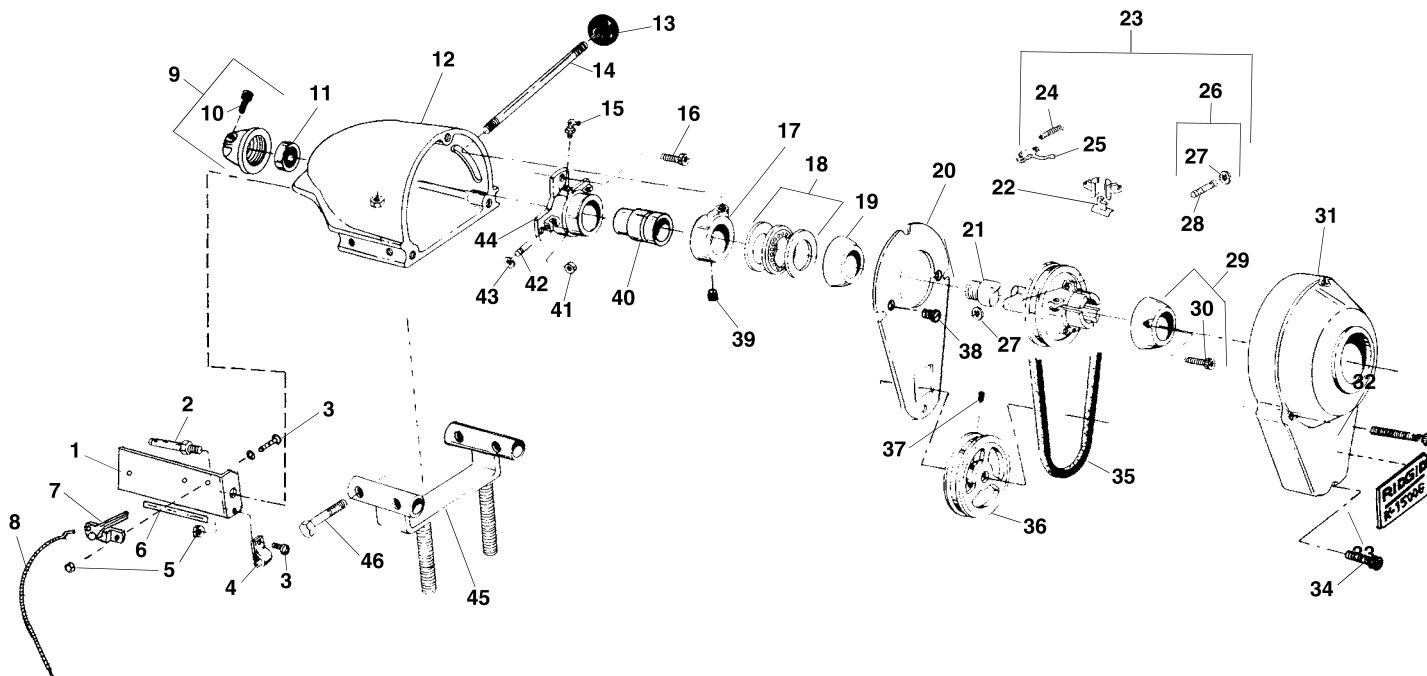

Main Drive and Body Components

**NOTE: Order parts by Catalog Number only.
DO NOT order by Reference Number.**

Ref. No.	Catalog No.	Description	Ref. No.	Catalog No.	Description
1	43692	Splash Guard	26	60150	Rocker Arm Pin w/Clip (3)
2	59580	Guide Hose Pin (2)	27	78780	E-3562 Retaining Ring (3)
3	87975	R.H. Screw 10-24 x 5/8" (4)	28	90105	Pin (3)
4	43697	Cable Clamp (2)	29	59500	Nose Piece
5	87970	Nut 10 - 24 (4)	30	84425	Screw (2)
6	59282	Engine Throttle Decal	31	23547	Front Guard
7	58937	Lever Assy. - Throttle Control	32	23652	Soc. Hd. Screw 1/4" x 2 3/4" (3)
8	58942	Throttle Cable	33	43717	Label
9	60935	Lock and Adj. Nut (Incl. #7)	34	44510	Soc. Hd. Screw 1/4" - 20 x 2"
10	60910	Soc. Hd. Screw 1/4" - 20 x 5/8"	35	43722	V-Belt - Cable
11	60930	Ball Bearing	36	43727	Pulley - Cable
12	43702	Body		91002	Pulley - (Tecumseh Transmission)
13	59585	Knob	37	60025	Set Screw (2)
14	59575	Clutch Handle	38	60265	Hex Screw 1/4" - 20 x 1/2" (2)
15	89815	Grease Fitting	39	93560	Pan Screw 1/4" - 20 x 5/8"
16	68875	F.H. Screw 5/16" - 18 x 1" (3)	40	84435	Bronze Bushing
17	43707	Clutch Casting	41	61015	Roller (2)
18	23677	Thrust Bearing Assembly	42	23592	Pin (2)
19	23572	Clutch Cone	43	34175	Retaining Ring (2)
20	43712	Inside Guard	44	45247	Main Bearing with Bronze Bushing
21	23562	Pulley and Shaft Assembly	45	43762	Mounting Bracket
22	59325	7/8" Jaw Assembly		91022	Mounting Bracket (Tecumseh Transmission)
	59320	1 1/4" Jaw Assembly	46	43757	Hex Head Screw (4)
23	60145	Rocker Arm Kit			
24	60155	Spring (3)			
25	59530	Rocker Arm Set