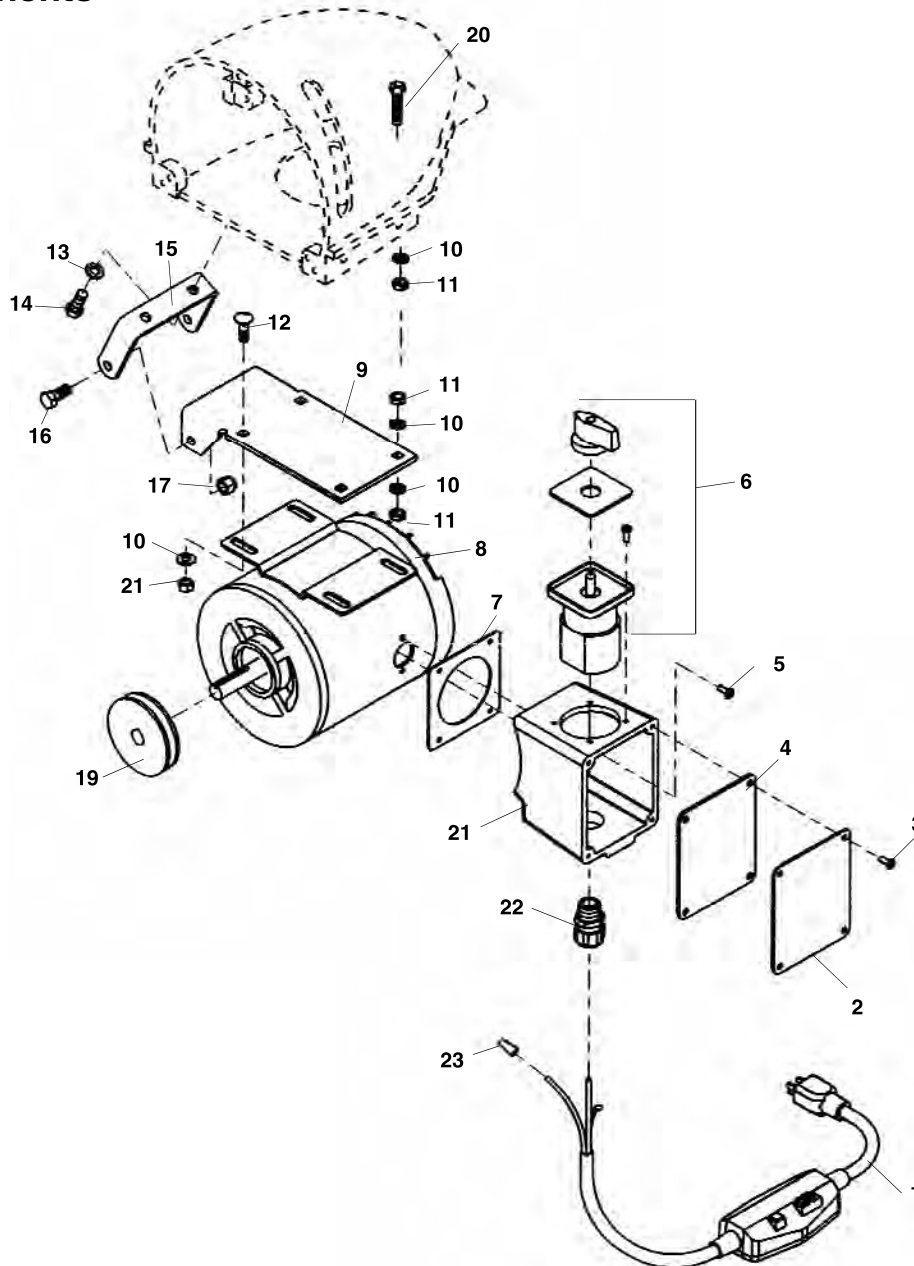

Motor Components

**K-1500ASP
K-1500BSP**

**NOTE: Order parts by Catalog Number Only.
DO NOT order by Reference Number.**

Ref. No.	Catalog No.	Description	Ref. No.	Catalog No.	Description
1	50502	Line Cord w/GFCI	11	61115	Jam Nut $\frac{5}{16}$" - 18 (3)
	45022	Line Cord 110V - U.K.	12	96260	Carriage Bolt $\frac{5}{16}$" - 18 x $\frac{3}{4}$" (3)
	39562	Line Cord - Europe	13	60085	A-2290 Lock Washer (2)
	15707	Line Cord - Export	14	60380	A-2481 Screw (2)
2	45272	Cover Plate	15	23642	Motor Bracket
3	59990	Screw #10	16	59785	A-210 Screw (2)
4	45267	Cover Plate Gasket	17	43947	Lock Nut $\frac{3}{8}$" - 16 (2)
5	43932	A-2256 Screw (2)	18	60230	Hex Nut $\frac{5}{16}$" - 18 (3)
6	20113	Switch Assembly (Includes Ref. No. 6-8)	19	45227	Pulley
7	45257	Switch Box Gasket	20	43757	Hex Screw $\frac{5}{16}$" - 18 x 2"
8	45237	Motor 1 Hp	21	45262	Switch Box
9	54582	Motor Table	22	50512	Strain Relief
10	60080	Lock Washer $\frac{5}{16}$" (6)	23	44635	Wire Nut