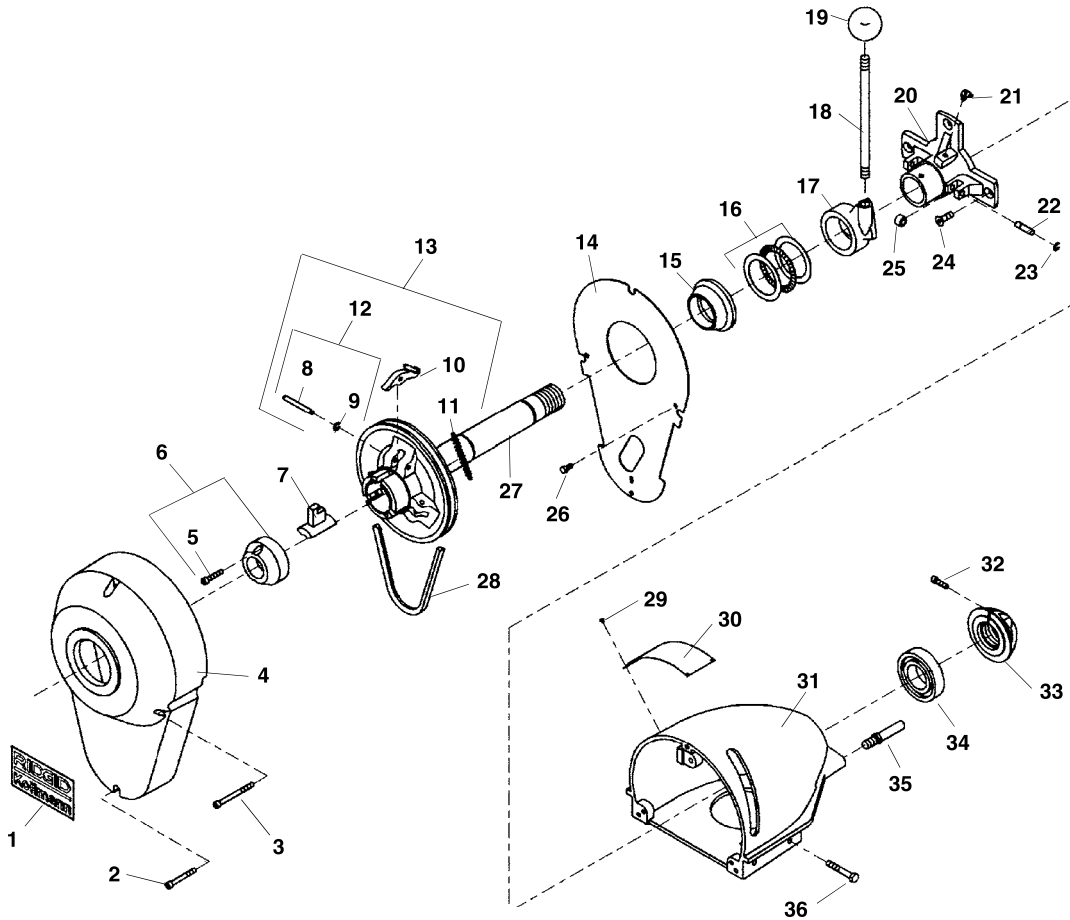

Main Components

**K-75A
K-75B
K-1500A
K-1500B
K-1500ASP
K-1500BSP**

**NOTE: Order parts by Catalog Number Only.
DO NOT order by Reference Number.**

Ref. No.	Catalog No.	Description	Ref. No.	Catalog No.	Description
1	23657	Label (K-75A)	18	59575	Clutch Handle
	24102	Label (K-75B)	19	59585	Clutch Knob
	23662	Label (K-1500A)	20	23552	Main Bearing
	24097	Label (K-1500B)	20	45247	Main Bearing (SP Models Only)
	45232	Label (SP Models Only)	21	89815	Grease Fittings
2	44510	Screw	22	23592	Pin (2)
3	23652	Screw (3)	23	34175	Retaining Ring (2)
4	23547	Front Guard	24	68875	Screw (3)
5	84425	Screw (2)	25	61015	Roller (2)
6	59500	Nose Piece (Incl. Ref. #29)	26	60265	Screw (2)
7	59330	Jaw Assembly (K-75) 5/8" Cable	27	23562	Pulley & Shaft Assembly
	59325	Jaw Assembly (K-75/K-1500) 7/8" Cable	28	23577	V-Belt
	59320	Jaw Assembly (K-1500) 1 1/4" Cable	29	76730	Screw (6)
8	90105	Pin (3)	30	23632	Warning Label
9	78780	Retaining Ring		45282	Warning Label (SP Models Only)
10	59530	Rocker Arm Set	31	23542	Body
11	60155	Spring (3)	32	60910	Screw
12	60150	Rocker Arm Pin	33	60935	Lock & Adj. Nut (Incl. #2)
13	60145	Rocker Arm Kit	34	60930	Ball Bearing
14	23567	Inside Guard	35	59580	Guide Hose Pin (2)
15	23572	Clutch Cone	36	87405	Screw (4)
16	23677	Thrust Bearing Assembly		43757	Screw (4) (SP Models Only)
17	23557	Clutch Casting			