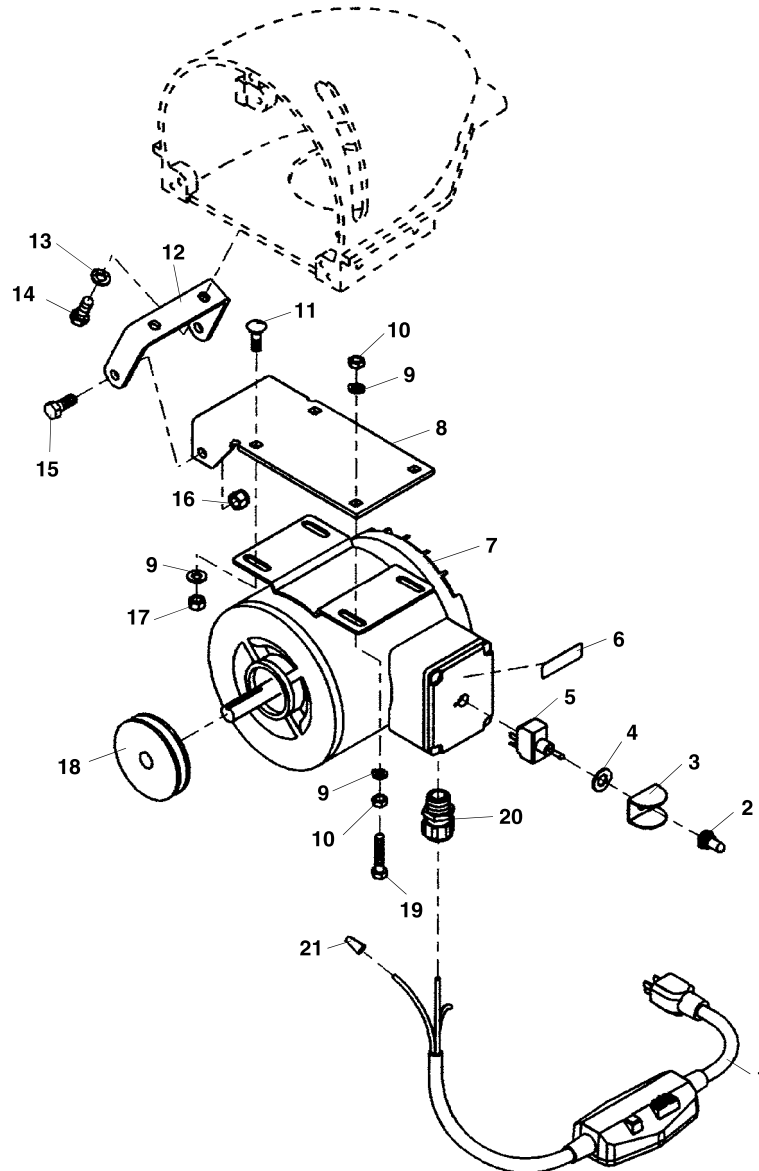

Motor Components

**K-75A
K-75B
K-1500A
K-1500B**

**NOTE: Order parts by Catalog Number Only.
DO NOT order by Reference Number.**

Ref. No.	Catalog No.	Description	Ref. No.	Catalog No.	Description
1	50507	Line Cord w/GFCI	11	96260	Carriage Bolt $\frac{5}{16}$" - 18 x $\frac{3}{4}$" (3)
2	23507	Rubber Boot	12	23642	Motor Bracket
3	61490	Switch Guard	13	60085	Lock Washer (2)
4	23512	Rubber Washer	14	60380	Screw (2)
5	23612	Switch	15	59785	Screw (2)
6	23687	FOR-REV Decal	16	43947	Lock Nut $\frac{3}{8}$" - 16 (2)
7	23517	Motor $\frac{1}{2}$ Hp 120V 60Hz (K-75)	17	60230	Hex Nut $\frac{5}{16}$" - 18 (3)
	23522	Motor $\frac{3}{4}$ Hp 120V 60Hz (K-1500)	18	23582	Pulley (K-1500)
	50567	Motor $\frac{3}{4}$ Hp 220/240V 50Hz (K-1500)		23587	Pulley (K-75)
8	54582	Motor Table	19	43847	Hex Screw $\frac{5}{16}$" - 18 x $1\frac{1}{2}$"
9	60080	Lock Washer $\frac{5}{16}$" (2)	20	96265	Strain Relief
10	61115	Jam Nut $\frac{5}{16}$" - 18 (2)	21	44635	Wire Nut