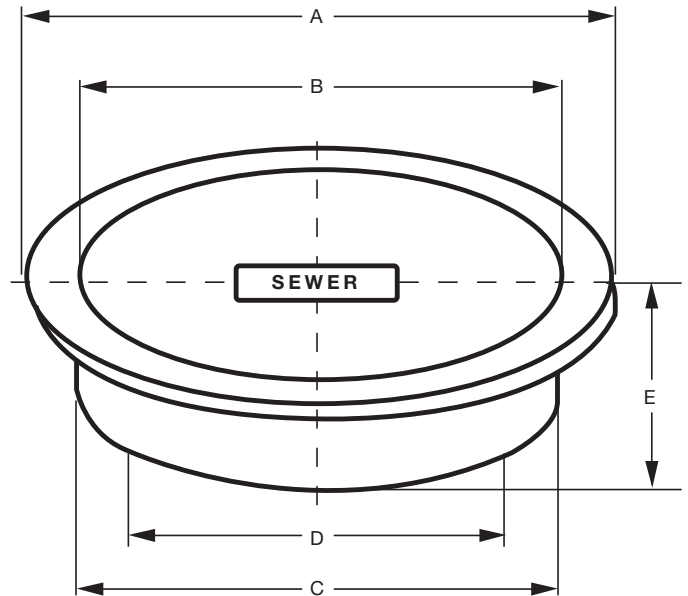

Cast Iron Sewer Box

Product Features

- Cast iron body and lid
- Stamped "SEWER" on lid
- ASTM A48 Class 20
- Red anti-rust primer finish

PFRB1310

Available Colors

Red primer finish

Product Specifications

Specified Model

Item No.	Available Size	A		B		C		D		E	
		in	mm	in	mm	in	mm	in	mm	in	mm
PFRB12X	8"	11-3/8"	28.89	9"	22.80	8-15/32"	21.51	7-7/8"	20.00	2-7/16"	6.19
PFRB1310	10"	13-15/32"	34.21	11-1/16"	28.10	10-1/2"	26.67	9-7/8"	25.08	2-7/16"	6.19