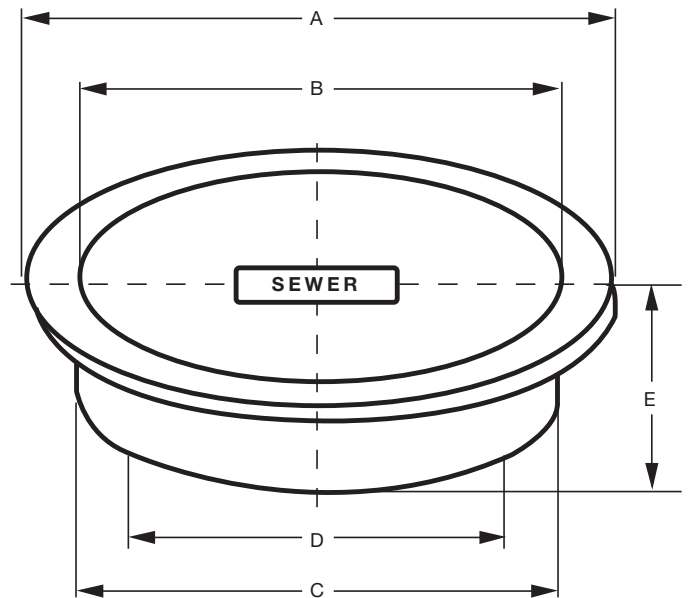

# Cast Iron Sewer Box

## Product Features

- Cast iron body and lid
- Stamped "SEWER" on lid
- ASTM A48 Class 20
- Red anti-rust primer finish

**PFRB1310**

## Specified Model

Item No.	Available Size	A		B		C		D		E	
		in	mm	in	mm	in	mm	in	mm	in	mm
<b>PFRB12X</b>	8"	11-3/8"	28.89	9"	22.80	8-15/32"	21.51	7-7/8"	20.00	2-7/16"	6.19
<b>PFRB1310</b>	10"	13-15/32"	34.21	11-1/16"	28.10	10-1/2"	26.67	9-7/8"	25.08	2-7/16"	6.19