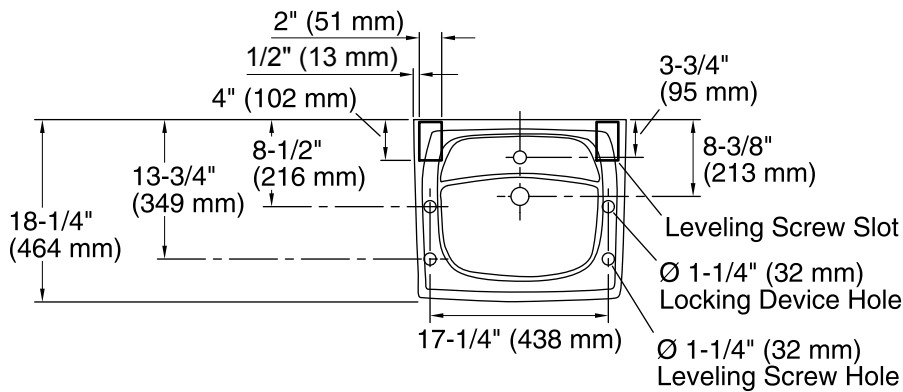

### Technical Information

All product dimensions are nominal.

Bowl configuration:	Single
Installation:	Wall-mount
Bowl area (Center)	Length: 10" (254 mm) Width: 15" (381 mm) With overflow: Yes Water depth: 3-1/4" (83 mm)
Bowl area	With overflow: Yes
Number of deck holes:	1
Faucet hole(s):	1-3/8" (35 mm)
Soap/Lotion hole:	1-1/4" (32 mm)
Drain hole:	1-3/4" (44 mm)