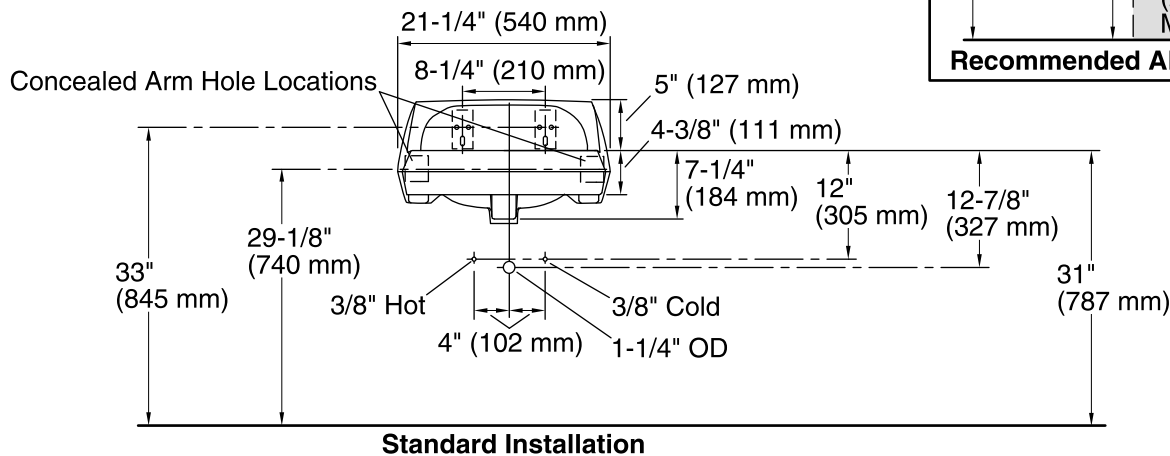

### Features

- Made from premium materials that withstand high-volume usage
- Constructed of vitreous china
- 21-1/4"L x 18-1/8"W
- Wall-mount installation
- Faucet not included
- Includes wall hanger
- Drilled for concealed arm carrier

### Technical Information

All product dimensions are nominal.

Bowl configuration:	Single
Installation:	Wall-mount
Bowl area (Center)	Length: 10" (254 mm) Width: 15" (381 mm) With overflow: Yes Water depth: 3-1/4" (83 mm)
Bowl area	With overflow: Yes
Number of deck holes:	1
Faucet hole(s):	1-3/8" (35 mm)
Soap/Lotion hole:	1-1/4" (32 mm)
Drain hole:	1-3/4" (44 mm)