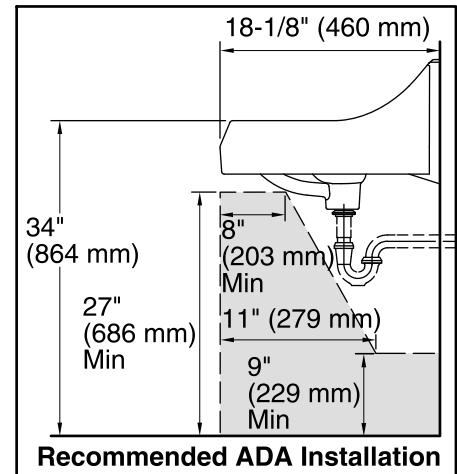

### Features

- Made from premium materials that withstand high-volume usage
- Constructed of vitreous china
- 21-1/4"L x 18-1/8"W
- Wall-mount installation
- Faucet not included
- Includes wall hanger
- Drilled for concealed arm carrier

### Technical Information

All product dimensions are nominal.

Bowl configuration:	Single
Installation:	Wall-mount
Bowl area (Center)	Length: 10" (254 mm) Width: 15" (381 mm) With overflow: Yes Water depth: 3-1/4" (83 mm)
Bowl area	With overflow: Yes
Number of deck holes:	1
Faucet hole(s):	1-3/8" (35 mm)
Soap/Lotion hole:	1-1/4" (32 mm)
Drain hole:	1-3/4" (44 mm)