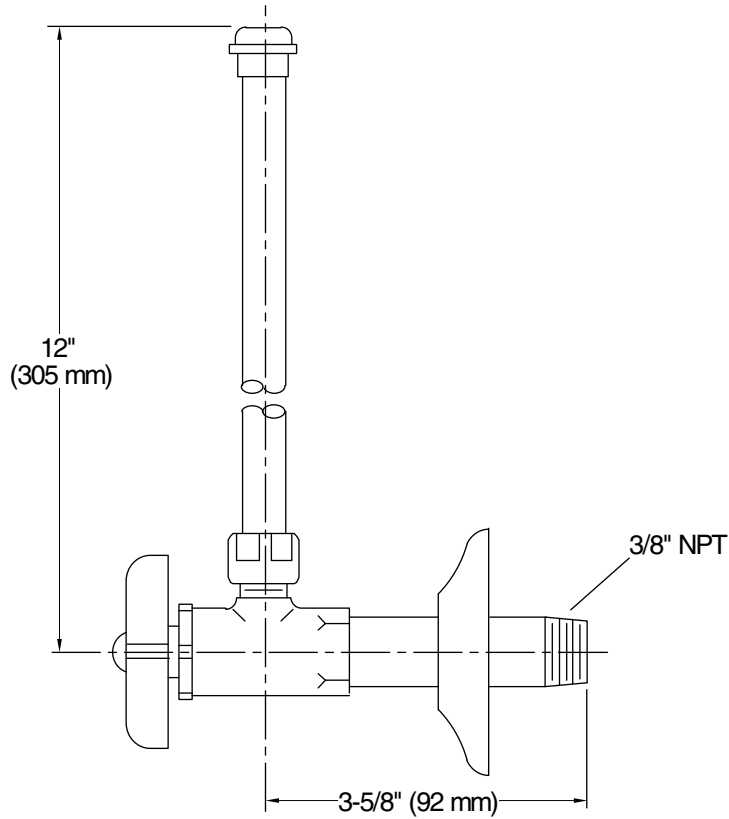

KOHLER® Faucets

Angle Supply with Stop (pair) K-7605-P

Features

- Compression valves.
- Pair of angle supplies with stop.
- Annealed vertical tube with union connection.
- 3/8 NPT connection with flange.
- Four-arm handle stop.

THE BOLD LOOK
OF **KOHLER**®

Technical Information

All product dimensions are nominal.

Notes

Install this product according to the installation guide.