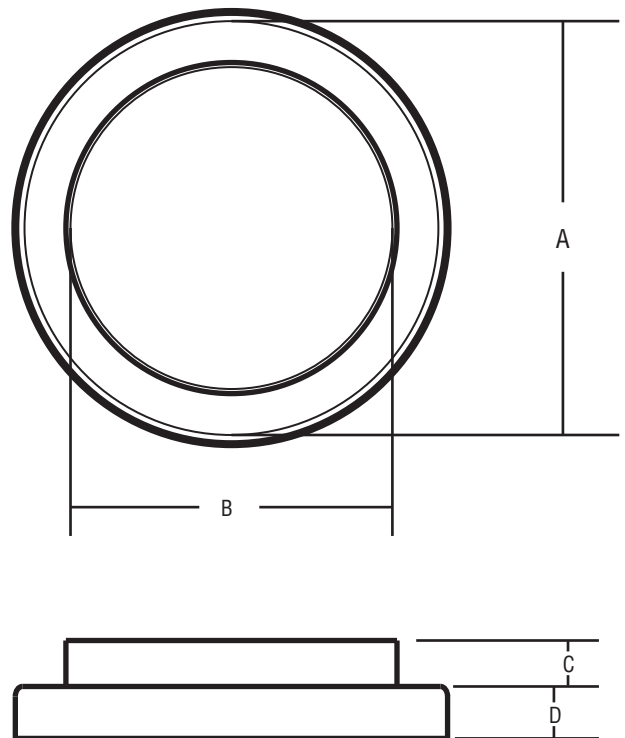

Product Specifications

Warranty and Codes

This PROFLO product carries a 1-year limited warranty.