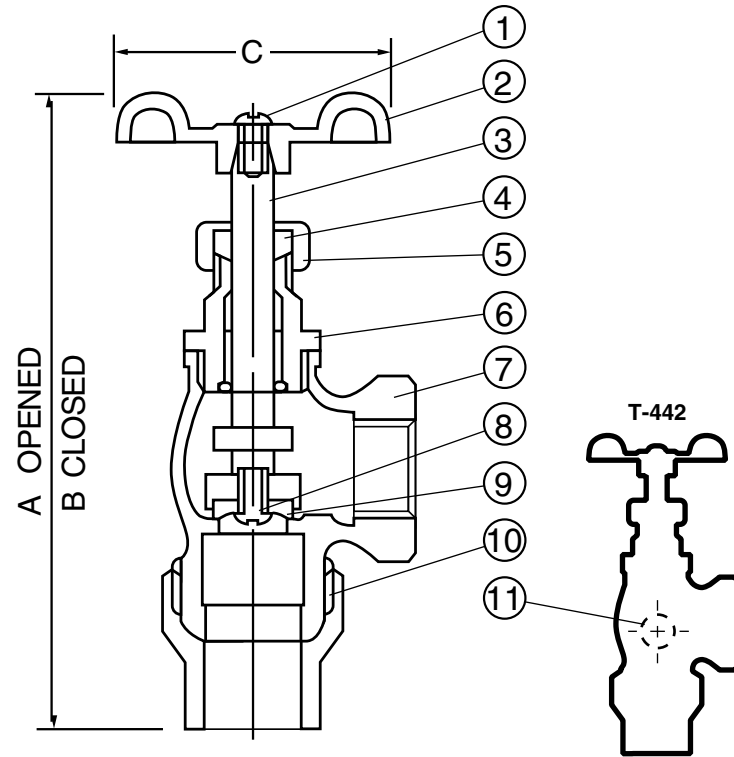

Model T-441 / T-442

Bronze Meter Valve

NO.	PART	MATERIAL
1	HANDLE SCREW	BRASS
2	HANDLE	CAST IRON
3	STEM	BRONZE
4	PACKING	*TEFLON
5	PACKING NUT	BRASS
6	BONNET	BRONZE
7	BODY	BRONZE
8	SEAT SCREW	BRASS
9	SEAT	EPDM
10	FLARE NUT	BRONZE
11	WASTE CAP (T-442)	BRASS
*TEFLON IS A REGISTERED TRADEMARK OF DUPONT		

SIZE	3/4" X 1/2"	3/4" X 3/4"	1" X 3/4"	1" X 1"
A	5.71	5.71	6.78	7.49
B	5.20	5.20	6.30	6.74
C	2.38	2.38	2.38	2.75

- NOTES:
- 125 W.O.G. NON-SHOCK