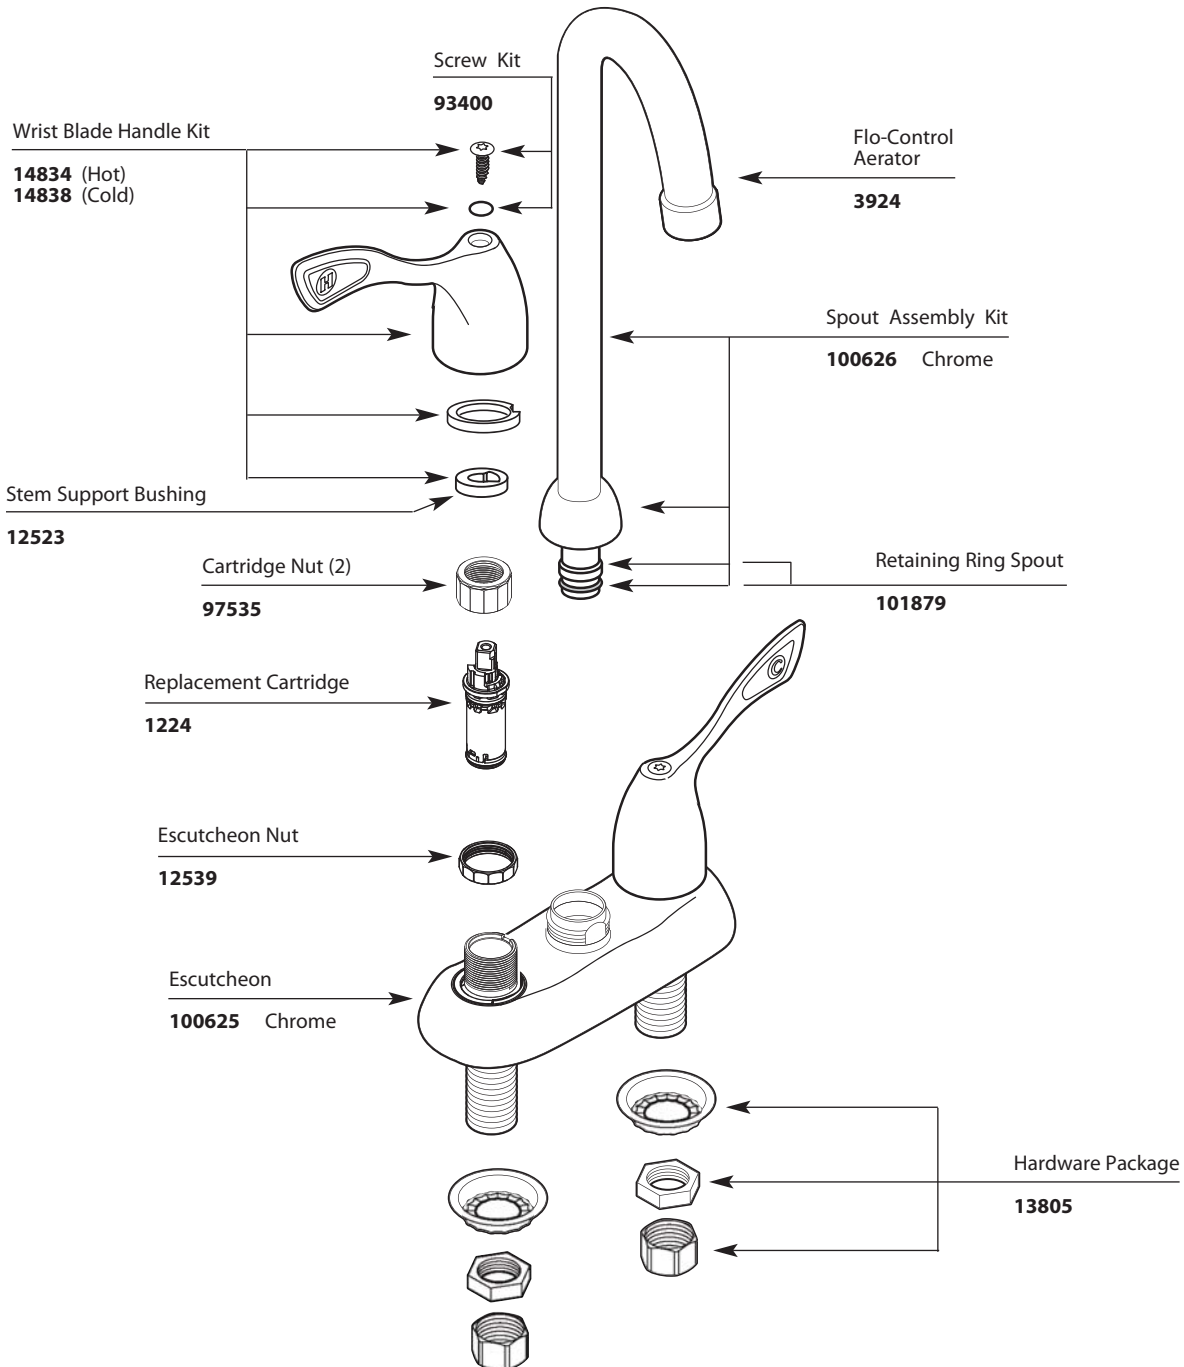

■ Order by Part Number

*There is more than 1 version of this model.  
Page down to identify the version you have.*

Two-Handle Bar Faucet		
<u>MODEL</u>	<u>HANDLE</u>	<u>FINISH</u>
8938	Wrist Blade	Chrome

■ Order by Part Number

Two-Handle Bar Faucet		
<u>MODEL</u>	<u>HANDLE</u>	<u>FINISH</u>
8938	Wrist Blade	Chrome

Spout Assembly Kit

15234

Screw Kit

93400

Wrist Blade Handle Kit

14834 (Hot)  
14838 (Cold)

Stem Support Bushing

12523

Cartridge Nut (2)

97535

Replacement Cartridge

1224

Handle Stop

12522

Flo-Control  
Aerator

3924

Retaining Ring Spout

101879

Hardware Package

13805