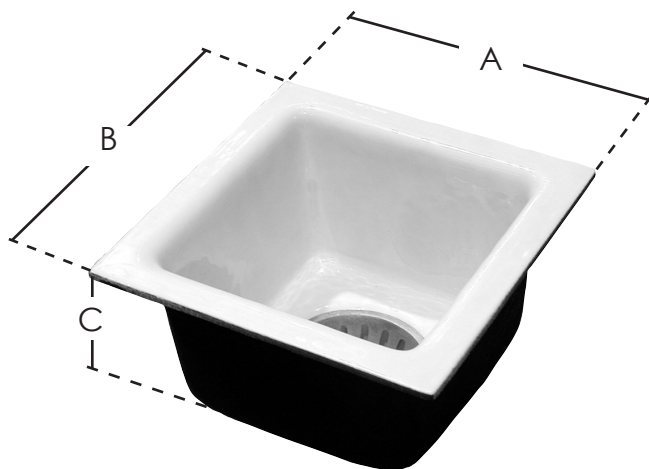

**PORCELAIN COATED FLOOR SINK**

- 12" x 12" white porcelain coated cast iron
- Aluminum dome bottom strainer included

PART NO	DESCRIPTION	A	B	C
S55004	4" INSIDE CAULK	12"	12"	8"
S55104	3" x 4" INSIDE CAULK	12"	12"	6"
S55112	2" HUB	12"	12"	6"
S55113	3" NO HUB	12"	12"	6"
S55114	4" NO HUB	12"	12"	6"