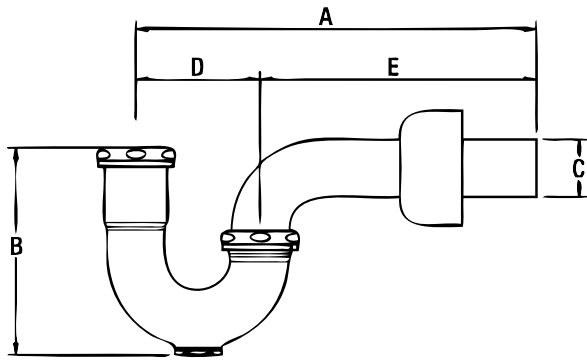

Adjustable Tubular P-Traps

PFPTB101

Model Number	Desc	Cleanout Y/N	Dimension (inch)					Gauge	Others			Certificate
			A	B	C	D	E		Finish	Flange	Nuts	
PFPTB100	1-1/4 x 1-1/4	No	11	5	1-1/4	3	8	17	Chrome	Box	Brass	cUPC
PFPTB101	1-1/4 x 1-1/4	Yes	11	5-1/4	1-1/4	3	8	17	Chrome	Box	Brass	C-IAPMO
PFPTB102	1-1/4 x 1-1/4 w/semi-cast design	Yes	10-1/8	4-5/8	1-1/4	2-5/8	7-1/2	17	Chrome	Shallow	Zinc	C-IAPMO
PFPTB103	1-1/4 x 1-1/2	No	12-1/4	5-1/8	1-1/2	3-1/4	9	17	Chrome	Box	Brass	cUPC
PFPTB104	1-1/4 x 1-1/2	Yes	12-1/4	5-1/4	1-1/2	3-1/4	9	17	Chrome	Box	Brass	C-IAPMO
PFPTB105	1-1/4 x 1-1/2 w/ground joint	No	10-3/4	5-1/8	1-1/2	3-1/4	7-1/2	17	Chrome	Shallow	Brass	cUPC
PFPTB106	1-1/4 x 1-1/2 w/semi-cast design	Yes	10-3/8	5	1-1/2	2-7/8	7-1/2	17	Chrome	Shallow	Zinc	C-IAPMO
PFPTB107	1-1/2 x 1-1/2	No	12-1/4	5-1/8	1-1/2	3-1/4	9	17	Chrome	Box	Brass	cUPC
PFPTB108	1-1/2 x 1-1/2	Yes	12-1/4	5-1/4	1-1/2	3-1/4	9	17	Chrome	Box	Brass	C-IAPMO
PFPTB109	1-1/2 x 1-1/2 w/semi-cast design	Yes	10-3/8	5	1-1/2	2-7/8	7-1/2	17	Chrome	Shallow	Zinc	C-IAPMO
PFPTB110	1-1/2 x 1-1/2 w/ground joint	No	12-1/4	5-1/8	1-1/2	3-1/4	9	17	Chrome	Box	Brass	cUPC
PFPTB111	1-1/2 x 1-1/2 w/ground joint	No	12-1/4	5-1/8	1-1/2	3-1/4	9	17	Unfinished	Box	Brass	cUPC
PFPTB112	1-1/2 x 1-1/2	No	12-1/4	5-1/8	1-1/2	3-1/4	9	17	Chrome	Shallow	Brass	cUPC
PFPTB200	1-1/4 x 1-1/4	No	11	5	1-1/4	3	8	20	Chrome	Box	Zinc	C-IAPMO
PFPTB201	1-1/2 x 1-1/2	No	12-1/4	5-1/8	1-1/2	3-1/4	9	20	Chrome	Box	Zinc	C-IAPMO
PFPTB202	1-1/2 x 1-1/2	No	12-1/4	5-1/8	1-1/2	3-1/4	9	20	Unfinished	Shallow	Brass	C-IAPMO
PFPTB300	1-1/4 x 1-1/4	No	10	5	1-1/4	3	7	22	Chrome	Box	Zinc	non
PFPTB301	1-1/2 x 1-1/2	No	12-1/4	5-1/8	1-1/2	3-1/4	9	22	Chrome	Box	Zinc	non
PFPTB400	1-1/4 x 1-1/4 w/semi-cast design	Yes	11-1/8	4-5/8	1-1/4	2-5/8	8-1/2	17	Chrome	Box	Brass	C-IAPMO
PFPTB401	1-1/2 x 1-1/4 w/semi-cast design	Yes	11-7/8	5	1-1/2	2-7/8	9	17	Chrome	Box	Brass	C-IAPMO
PFPTB402	1-1/2 x 1-1/4 w/semi-cast design	No	11-7/8	4-7/8	1-1/2	2-7/8	9	17	Chrome	Box	Brass	cUPC
PFPTB403	1-1/2 x 1-1/2 w/semi-cast design	Yes	11-7/8	5	1-1/2	2-7/8	9	17	Chrome	Box	Brass	C-IAPMO
PFPTB404	1-1/2 x 1-1/2 w/semi-cast design	No	11-7/8	4-7/8	1-1/2	2-7/8	9	17	Chrome	Box	Brass	cUPC