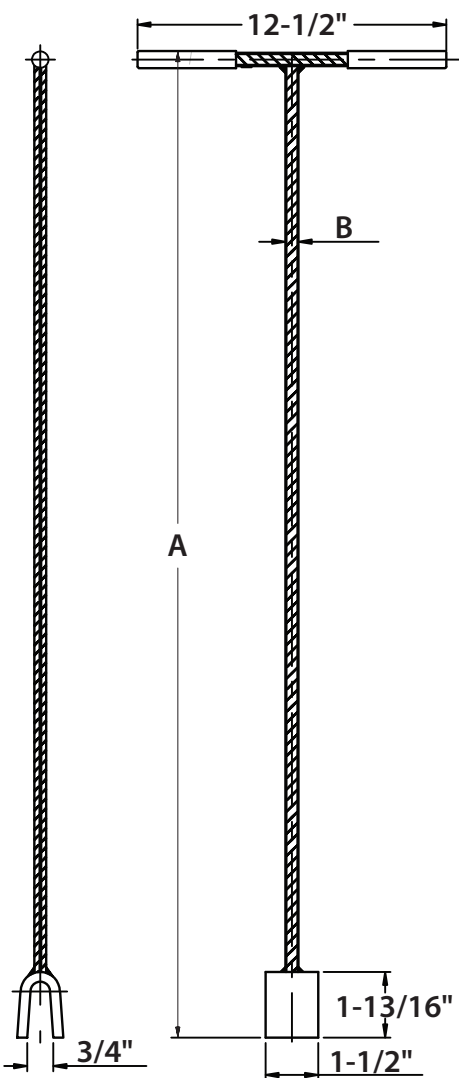

WATER METER KEYS

- Water Box Key is designed to reach into curb shutoff valves
- Vinyl coated T-handle provides comfort and superior turning power
- Black color

PART NO.	A	B
M25127	27"	0.47"
M25136	36"	0.47"
M25148	48"	0.47"
M25527	27"	0.55"
M25536	36"	0.55"
M25560	60"	0.55"
M25736	36"	0.79"
M25760	60"	0.79"
M25784	84"	0.79"