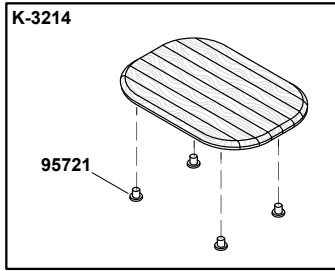

Hardwood cutting board, for Undertone®, Cadence™, Iron/Tones®, K-3294-NA

K-5836**
[11"(27.9 cm) x 15-13/16" (40.2 cm)]

K-3293
[12-3/8" (31.4 cm) x 16-3/8" (41.6 cm)]

K-2989

K-6636

K-3367

K-3294

K-5906

K-5916

82029
(K-5887)

93576 (K-5858)

80366
(K-5946)

Hardwood cutting board, for Undertone®, Cadence™, Iron/Tones®, K-3294-NA

97402 (K-6574)
[14-1/4" (36.2 cm) x 15" (38.1 cm)]

80220 (K-5957)
Use/Utiliser/Utilice
K-6513

K-6563**
Use/Utiliser/Utilice
K-6508

37816**

K-6604

K-6035

K-5958
[8-3/4" (22.2 cm) x 14-3/4" (37.5 cm)]

82824
Use/Utiliser/Utilice
K-6508

85378 (K-6523)
[5-1/2" (14 cm x 15-1/2" (39.4 cm)]
85379 (K-6524)
[6" (15.2 cm) x 14" (35.6 cm)]

95721

K-6537**
[12-3/4" (32.4 cm) x 17-1/4" (43.8 cm)]

K-5984
[13-3/4" (34.9 cm) x 16-1/8" (41 cm)]
K-6508
[8-5/8" (21.9 cm) x 14-15/16" (37.9 cm)]
84348 (K-6509)
[10-15/16" (27.8 cm) x 18-1/2" (47 cm)]
K-6513
[13-1/4" (33.7 cm) x 16-3/8" (41.6 cm)]
K-6515
[8-3/4" (22.2 cm) x 14-1/4" (36.2 cm)]
K-6559
[11" (27.9 cm) x 15" (38.1 cm)]