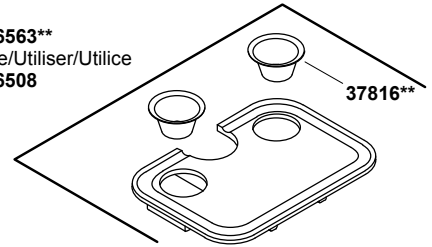

Hardwood cutting board, for Undertone®, Cadence™, Iron/Tones®, K-3294-NA

K-5836**
[11"(27.9 cm) x 15-13/16" (40.2 cm)]

K-3293
[12-3/8" (31.4 cm) x 16-3/8" (41.6 cm)]

K-2989

K-6636

K-3367

K-3294

K-5906

K-5916

82029
(K-5887)

93576 (K-5858)

80366
(K-5946)

Hardwood cutting board, for Undertone®, Cadence™, Iron/Tones®, K-3294-NA

97402 (K-6574)
[14-1/4" (36.2 cm) x 15" (38.1 cm)]

80220 (K-5957)
Use/Utiliser/Utilice
K-6513

K-6563**
Use/Utiliser/Utilice
K-6508

37816**

K-6604

K-6035

K-5958
[8-3/4" (22.2 cm) x 14-3/4" (37.5 cm)]

82824
Use/Utiliser/Utilice
K-6508

85378 (K-6523)
[5-1/2" (14 cm x 15-1/2" (39.4 cm)]
85379 (K-6524)
[6" (15.2 cm) x 14" (35.6 cm)]

95721

K-6537**
[12-3/4" (32.4 cm) x 17-1/4" (43.8 cm)]

K-5984
[13-3/4" (34.9 cm) x 16-1/8" (41 cm)]
K-6508
[8-5/8" (21.9 cm) x 14-15/16" (37.9 cm)]
84348 (K-6509)
[10-15/16" (27.8 cm) x 18-1/2" (47 cm)]
K-6513
[13-1/4" (33.7 cm) x 16-3/8" (41.6 cm)]
K-6515
[8-3/4" (22.2 cm) x 14-1/4" (36.2 cm)]
K-6559
[11" (27.9 cm) x 15" (38.1 cm)]