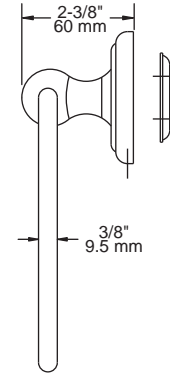

Jamestown® - Set Screw

TOWEL RING

MATERIALS: Post - Zinc Die Cast
Ring - Steel
Wall Plate - Steel, Zinc Plated

INSTALLATION: Mount wall plate bracket(s) per installation instructions with supplied fasteners. Slip product over wall plate(s) and tighten set screws until secure.