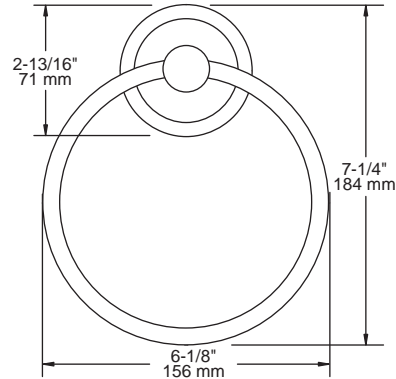

Jamestown® - Set Screw

TOWEL RING

MATERIALS: Post - Zinc Die Cast
Ring - Steel
Wall Plate - Steel, Zinc Plated

INSTALLATION: Mount wall plate bracket(s) per installation instructions with supplied fasteners. Slip product over wall plate(s) and tighten set screws until secure.