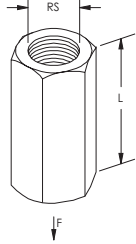

EM-HEX Rod Coupler – 0250050EG

| | |
|-----------------------------|-------------------|
| Part Number | 0250050EG |
| Material | Steel |
| Finish | Electrogalvanized |
| Rod Size (RS) | 1/2" |
| Length (L) | 1 3/4" |
| Static Load (F) | 1,130 lb |
| Standard Packaging Quantity | 100 pc |
| UPC | 78285635062 |