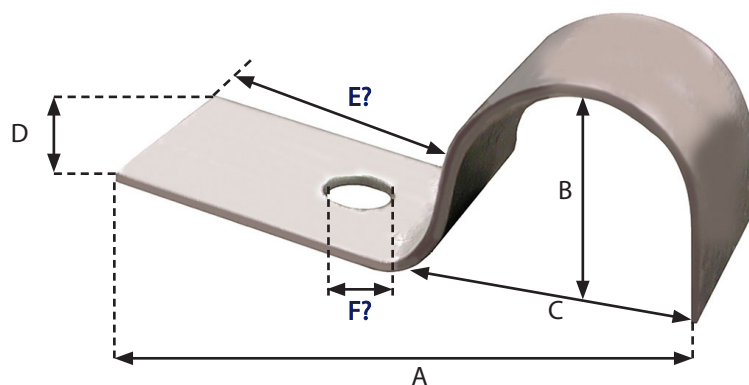

IPS PIPE STRAP, ONE-HOLE, GALVANIZED

- Constructed of strong galvanized steel for corrosion resistance
- Safely secures pipe to wall, floor joist, and other surfaces
- Use with PVC, CPVC, galvanized, or other piping systems

Part No.	Size	A	B	C	D	E	F
H18050	0.50"	2.18"	0.80"	0.94"	0.88"	0.906	0.280
H18075	0.75"	3.05"	1.0315"	1.31"	0.5"	1.500	0.280