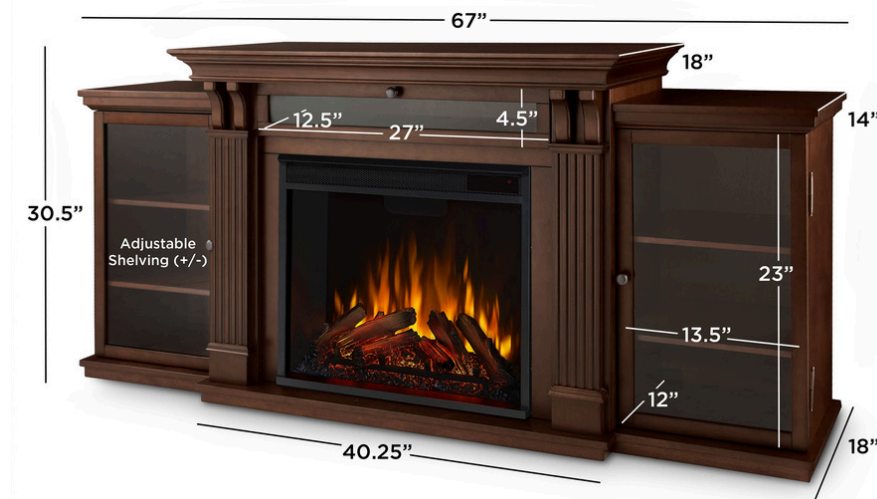

CALIE ELECTRIC FIREPLACE TV STAND

The Real Flame® VividFlame electric firebox mimics the look of a real, flickering fire, but does not require a chimney or vents and conveniently plugs into a standard outlet.

- Heat output: 5,100 BTUs
- Heating power: 120V/60Hz, 1,500W, 12.6 amps
- Constructed of solid wood veneered MDF, glass and powder coated steel
- Includes mantel, electric firebox, remote control, 6' power cord with lay-flat plug and hardware
- Six adjustable thermostat settings
- Provides supplemental heat for rooms up to 1,000 sq ft
- Turn heat option off to enjoy heatless flame year-round
- Six flame colors: orange, red-orange, white, blue, blue-white or multicolor
- Five flame brightness levels
- Multiple timer setting ranging from 10 minutes to 9 hours
- Fireplace mantel supports up to 100 lbs and accommodates a TV up to 65"
- Plugs into a standard outlet
- Automatic safety shut off device
- 1 year limited warranty
- Assembly required

Available Finishes:

7720E

Fireplace Dimensions:

- 67"L x 18"W x 30.5"H; 142.5 lbs

Firebox Dimensions:

- 23.5"L x 8.75"W x 20"H

Shipping Specifications:

- Ships small parcel
- Box 1: 45"L x 23"W x 8.75"H; 65 lbs
- Box 2: 28.5"L x 12"W x 23"H; 37 lbs
- Box 3: 33"L x 18.5"W x 11.5"H; 64 lbs