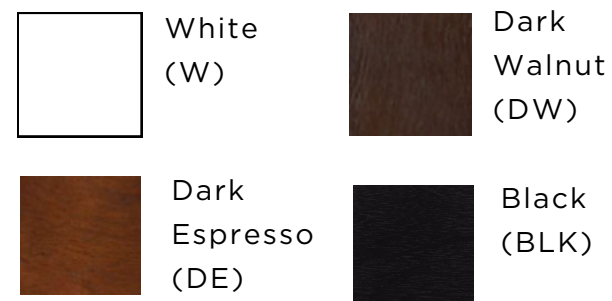

Available Finishes:

7720E

Fireplace Dimensions:

- 67"L x 18"W x 30.5"H; 142.5 lbs

Firebox Dimensions:

- 23.5"L x 8.75"W x 20"H

Shipping Specifications:

- Ships small parcel
- Box 1: 45"L x 23"W x 8.75"H; 65 lbs
- Box 2: 28.5"L x 12"W x 23"H; 37 lbs
- Box 3: 33"L x 18.5"W x 11.5"H; 64 lbs

Country of Origin:

- Designed in-house, manufactured in China

Certification:

- CSA, FCC

For sales information:

sales@realflame.com

For additional information:

www.realflame.com

© 2025 KSP Group, Inc.