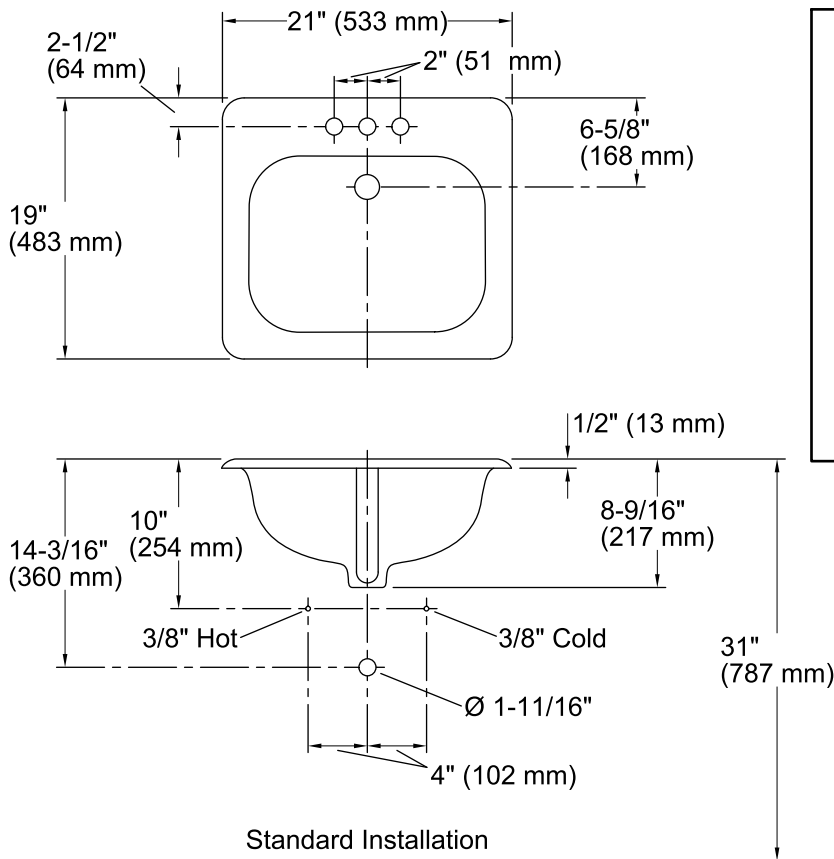

Features

- KOHLER cast iron.
- Drop-in.
- Rectangular basin.
- With overflow.
- 4-inch centers.
- 21" (533 mm) x 19" (483 mm)

Recommended Accessories

K- 8998 P-Trap

ADA

Codes/Standards

ASME A112.19.1/CSA B45.2
ADA
ICC/ANSI A117.1

	0	White
	96	Biscuit
	47	Almond

Technical Information

All product dimensions are nominal.

Bowl configuration:	Single
Installation:	Drop-In
Bowl area (Only)	Length: 16" (406 mm) Width: 12" (305 mm) Water depth: 5" (127 mm)
Number of deck holes:	3
Faucet hole(s):	1-1/4" (32 mm)
Drain hole:	1-3/4" (44 mm)
Template:	Drop-in, 116586-7, required, included