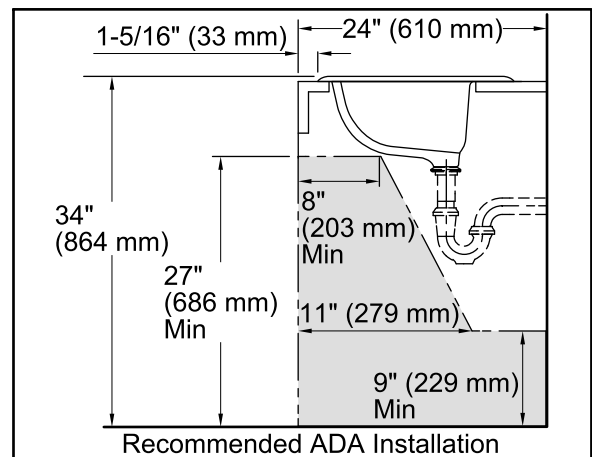

Features

- KOHLER cast iron.
- Drop-in.
- Rectangular basin.
- With overflow.
- 4-inch centers.
- 21" (533 mm) x 19" (483 mm)

Recommended Accessories

K- 8998 P-Trap

ADA

Codes/Standards

ASME A112.19.1/CSA B45.2
ADA
ICC/ANSI A117.1

	0	White
	96	Biscuit
	47	Almond

Technical Information

All product dimensions are nominal.

Bowl configuration:	Single
Installation:	Drop-In
Bowl area (Only)	Length: 16" (406 mm) Width: 12" (305 mm) Water depth: 5" (127 mm)
Number of deck holes:	3
Faucet hole(s):	1-1/4" (32 mm)
Drain hole:	1-3/4" (44 mm)
Template:	Drop-in, 116586-7, required, included