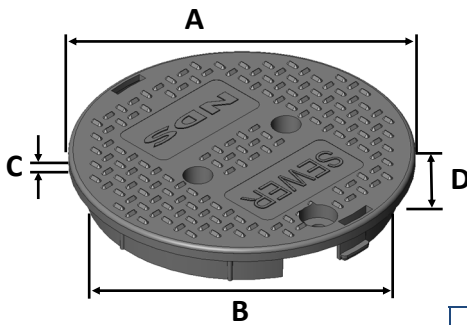

112BCS

Series: Standard Series
 Material: HDPE
 Box Color: Green
 Lid Color: Green
 Lid Marking: Sewer
 Box Weight: 2.07 lbs
 Lid Weight: 0.75 lbs
 Total Weight: 2.82 lbs
 Load rating:
 Pedestrian & lawn care equipment

Includes:
 5/16" Brass nut

Made in the USA

Mouse hole:
 2 3/8" x 2 15/16"

Lid Dimensions	
A. Top diameter	9 1/2"
B. Bottom diameter	8 11/16"
C. Rim thickness	1/2"
D. Overall height	1 3/8"

Box Dimensions	
A. Top inside diameter	9 1/8"
B. Top outside diameter	9 11/16"
C. Bottom inside diameter	11 11/16"
D. Bottom outside diameter	12 13/16"
E. Height	9 15/16"