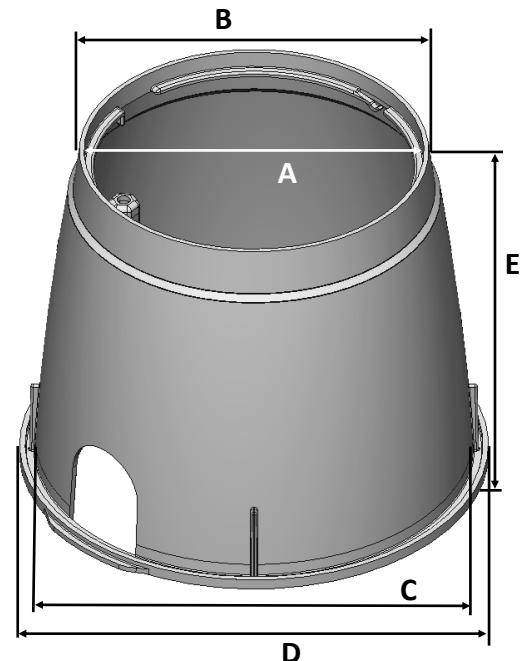

112BCS

Series: Standard Series
 Material: HDPE
 Box Color: Green
 Lid Color: Green
 Lid Marking: Sewer
 Box Weight: 2.07 lbs
 Lid Weight: 0.75 lbs
 Total Weight: 2.82 lbs
 Load rating:
 Pedestrian & lawn care equipment

Includes:
 5/16" Brass nut

Made in the USA

Mouse hole:
 2 3/8" x 2 15/16"

Lid Dimensions	
A. Top diameter	9 1/2"
B. Bottom diameter	8 11/16"
C. Rim thickness	1/2"
D. Overall height	1 3/8"

Box Dimensions	
A. Top inside diameter	9 1/8"
B. Top outside diameter	9 11/16"
C. Bottom inside diameter	11 11/16"
D. Bottom outside diameter	12 13/16"
E. Height	9 15/16"