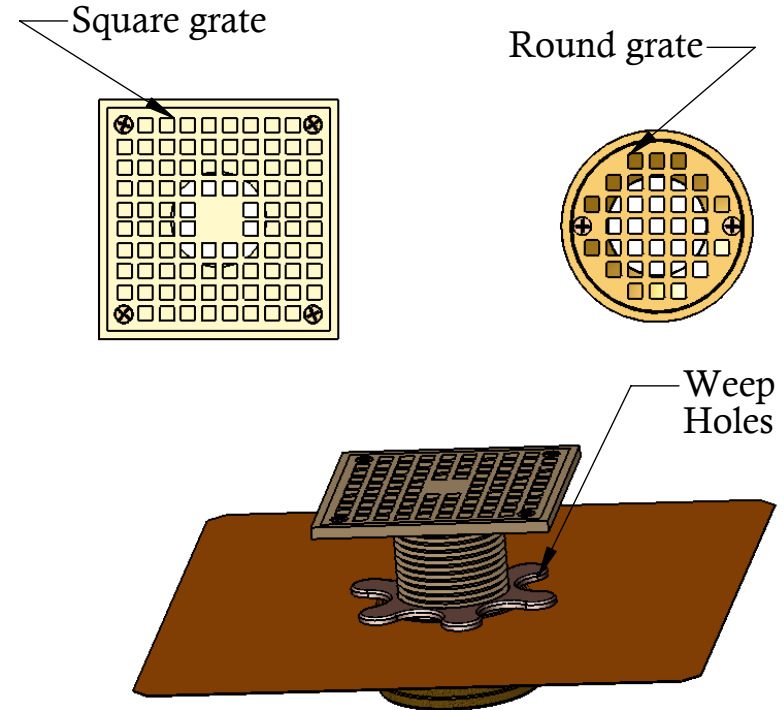

TILE DECK DRAIN

AVAILABLE WITH 4" BRONZE ROUND GRATE, OR 5" X 5" NICKEL BRONZE SQUARE GRATE. ADJUSTABLE FROM 1"-3".

16 OZ. COPPER FLASHING ATTACHED TO 3" BRONZE FITTING.