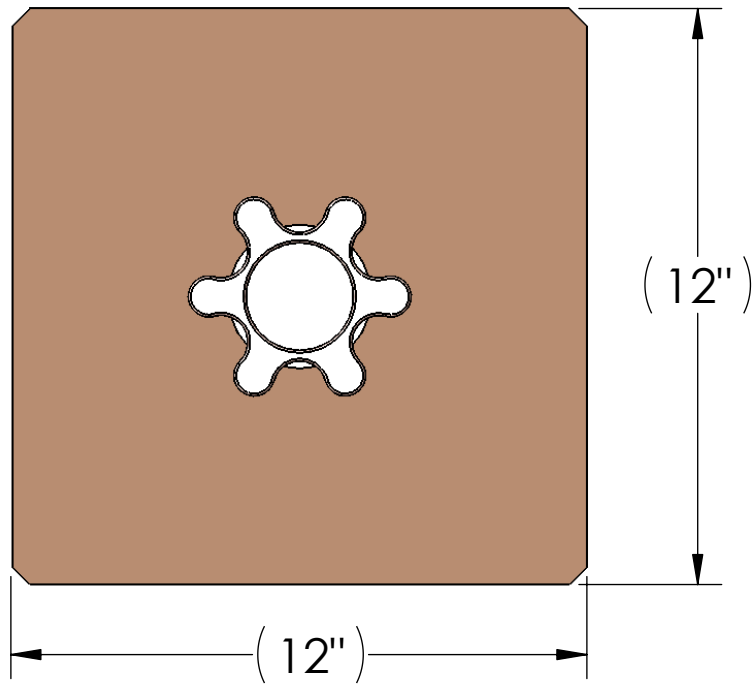

TILE DECK DRAIN

AVAILABLE WITH 4" BRONZE ROUND GRATE, OR 5" X 5" NICKEL BRONZE SQUARE GRATE. ADJUSTABLE FROM 1"-3".

16 OZ. COPPER FLASHING ATTACHED TO 3" BRONZE FITTING.