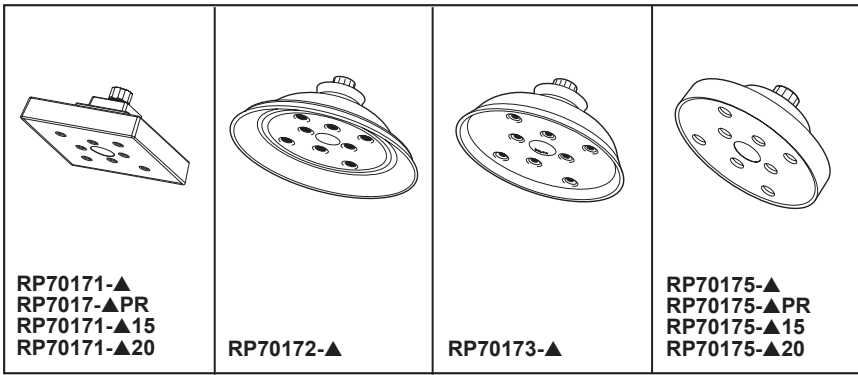

see what Delta can do™

WATER EFFICIENT SHOWER HEADS

FEATURES:

- H2Okinetic® PowerDrench Spray
- Lumicoat® Finish (-PR models only)
- Lumicoat® Finishes easily wipe clean without cleaners and chemicals on the products most commonly touched areas

STANDARD SPECIFICATIONS

- Standard 1/2" pipe fitting
- Max flow rate 1.5 gpm @ 80 psi, 5.7 L/min @ 550 kPa (RP70171-▲15 & RP70175-▲15)
- Max flow rate 1.75 gpm @ 80 psi, 6.6 L/min @ 550 kPa (RP70171-▲, RP70171-▲PR, RP70172-▲, RP70173-▲, RP70175-▲ and RP70175-▲PR)
- Max flow rate 2.0 gpm @ 80 psi, 7.6 L/min @ 550 kPa (RP70171-▲20 & RP70175-▲20)

WARRANTY:

- Parts and Finish – Lifetime limited warranty; or for commercial purchasers, 10 years for multi-family residential (apartments and condominiums) and 5 years for all other commercial uses, in each case from the date the product is received by the original purchaser or their authorized representative (installation contractor, etc.).
- Please go to www.deltafaucet.com for the complete details of our limited warranty.

COMPLIES WITH:

- ASME A112.18.1 / CSA B125.1
- EPA WaterSense® - Applies to RP70171-▲15, RP70175-▲15, RP70171-▲, RP70171-▲PR, RP70172-▲, RP70173-▲, RP70175-▲ and RP70175-▲PR only

RP70171-▲
RP7017-▲PR
RP70171-▲15
RP70171-▲20

RP70172-▲

RP70173-▲

RP70175-▲
RP70175-▲PR
RP70175-▲15
RP70175-▲20