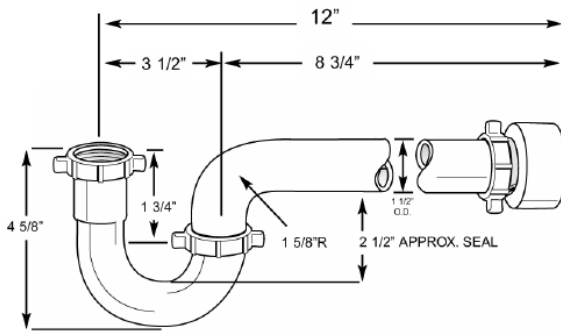

4675 W. 160th St.
Cleveland, Ohio 44135
Ph: (800) 321-9532
Fax: (800) 321-9535
www.dearbornbrass.com

SUBMITTAL SPECIFICATION

**PLASTIC TUBULAR
1-½" P-TRAP WITH THREADED ADAPTER**

Engineering Specification: Dearborn Brass Plastic Tubular 1-½" P-Traps with Threaded Adapter are designed for use in tubular drain applications. Options include PVC or ABS plastic adapter and True Blue Premium Washers for superior sealing. Available in white or black polypropylene plastic.

Job Reference

DESCRIPTION

- Made of polypropylene plastic
- Plastic Tubular P-Trap with Threaded Adapter
 - Plastic Tubular Quarter Bend
 - Plastic Tubular J-Bend
 - Schedule 40 Threaded Adapter
 - (3) Slip Joint Nuts
 - (1) 1-½" Washer
 - (1) 1-¼" x 1-½" Reducing Washer
- Reversible P-Trap includes reversible J-Bend
- Deep Flange P-Trap includes plastic deep flange