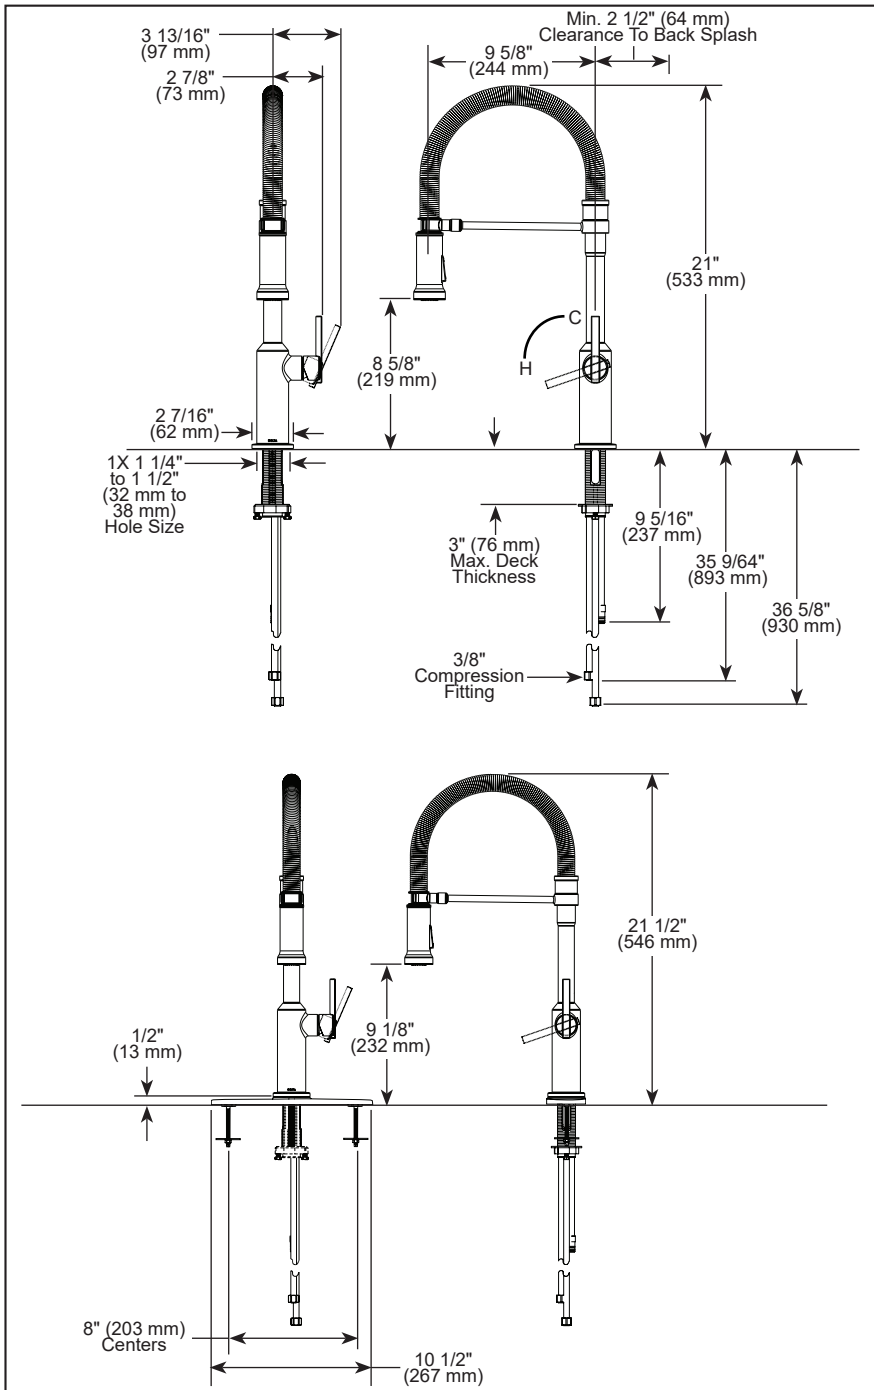

STANDARD SPECIFICATIONS:

- Max flow rate 1.8 gpm @ 60 psi, 6.8 L/min @ 414 kPa
- One or three-hole mount (escutcheon not included, order separately)
- Diamond coated ceramic cartridge
- 5/16" O.D. straight, staggered PEX supply lines
- Spout rotates 360°
- Red/blue indicator RP104130 (not included)
- Two-function wand; Aerated stream or spray
- Dual check valves
- Spotlight™ activation requires minimum 30 PSI and 0.8 GPM to activate

COMPLIES WITH:

- ASME A112.18.1 / CSA B125.1
- NSF/ANSI/CAN 61 & 372
- ♿ ICC/ANSI A117.1- Valve control only

▲ Designate proper finish suffix

Delta Faucet Company reserves the right (1) to make changes in specifications and materials, and (2) to change or discontinue models, both without notice or obligation. Dimensions are for reference only. See current full-line price book or www.deltafaucet.com for finish options and product availability.

DSP-K-9685-DST Rev. C

Delta Faucet Company
 55 E. 111th Street, Carmel, IN 46280
 350 South Edgeware Road, St. Thomas, ON N5P 4L1
 © 2025 Delta Faucet Company