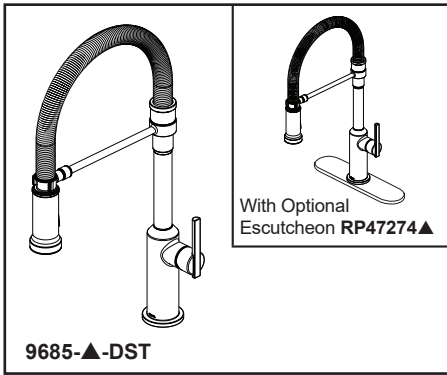

see what Delta can doSM

KITCHEN FAUCETS

- Cordova™ Collection
- Single Handle Pull-Down
- Spring Spout

FEATURES:

- DIAMOND Seal® Technology
- MagnaTite® Magnetic Docking
- Touch-Clean® Spray Holes
- SpotLight™ hydro-powered task light

STANDARD SPECIFICATIONS:

- Max flow rate 1.8 gpm @ 60 psi, 6.8 L/min @ 414 kPa
- One or three-hole mount (escutcheon not included, order separately)
- Diamond coated ceramic cartridge
- 5/16" O.D. straight, staggered PEX supply lines
- Spout rotates 360°
- Red/blue indicator RP104130 (not included)
- Two-function wand; Aerated stream or spray
- Dual check valves
- Spotlight™ activation requires minimum 30 PSI and 0.8 GPM to activate

COMPLIES WITH:

- ASME A112.18.1 / CSA B125.1
- NSF/ANSI/CAN 61 & 372
- ♿ ICC/ANSI A117.1- Valve control only

▲ Designate proper finish suffix

Delta Faucet Company reserves the right (1) to make changes in specifications and materials, and (2) to change or discontinue models, both without notice or obligation. Dimensions are for reference only. See current full-line price book or www.deltafaucet.com for finish options and product availability.