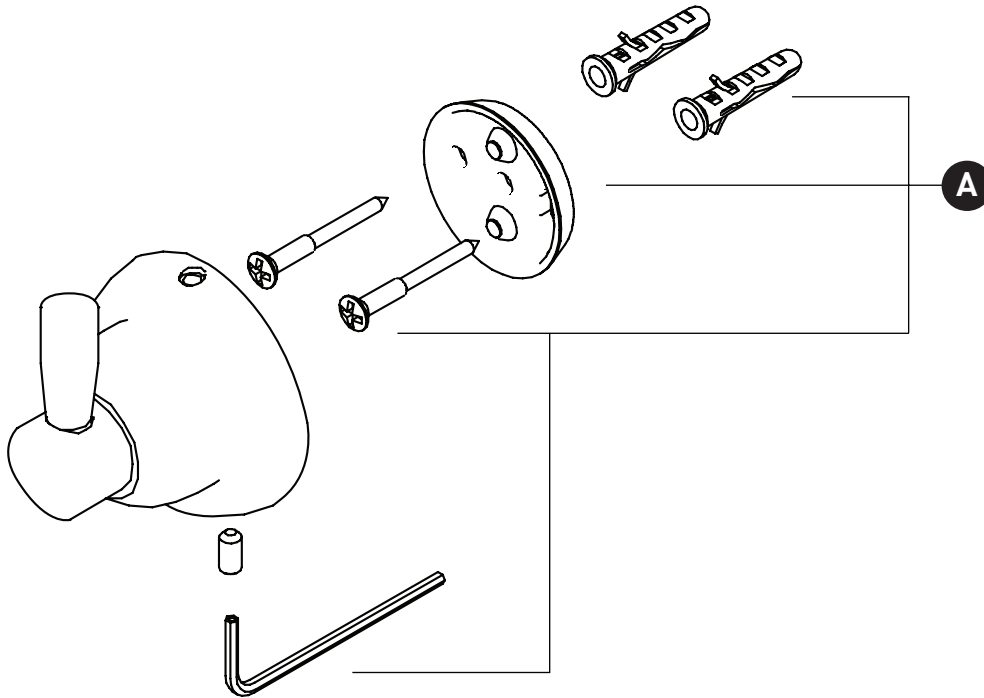

ORDER BY PART NUMBER

ILLUSTRATED PARTS

Robe Hook
Style may vary from drawing shown

ID	Kit Number	Finish
A	9.18545	N/A

For warranty or additional information, contact:

U.S.A.
houseofrohl.com/support
1-800-777-9762