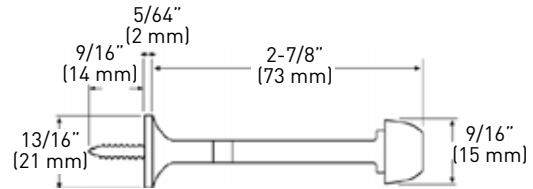

RESIDENTIAL HARDWARE

DOOR STOPS & WALL STOPS

SPRING DOOR STOP

- › STEEL SPRING WIRE
- › COMPLETE WITH SCREW AND METAL BASE

	PRINCIPAL DIAMETER	3 POLISHED BRASS	5 ANTIQUA BRASS	10B OIL RUBBED BRONZE	15 SATIN NICKEL	NICKEL	17A ANTIQUA NICKEL	26 POLISHED CHROME	26D SATIN CHROME	CASE PACK
BULK 3-1/8" (79 mm) WHITE TIP	5/16" (8 mm)	25-4671B	25-4671AB	25-4671ORB	25-4671SN	25-4671N	25-4671AN	-	25-4671SC	50
POLY BAGGED WITH UPC 3-1/8" (79 mm) BLACK TIP	3/8" (10 mm)	-	-	25-4672ORB	-	-	25-4672AN	-	-	50
POLY BAGGED WITH UPC 3-1/8" (79 mm) WHITE TIP	3/8" (10 mm)	-	-	-	-	-	-	25-4672CH	-	50
BULK 3-3/4" (95 mm) WHITE TIP	3/8" (10 mm)	25-4674B	-	25-4674ORB	25-4674SN	25-4674N	25-4674AN	25-4674CH	25-4674SC	50
BULK 3-3/4" (95 mm) BLACK TIP	3/8" (10 mm)	-	-	25-4673ORB	-	-	-	-	-	50

DIE-CAST DOOR STOP WITH FIXED SCREW

- › ZINC DIE-CAST CONSTRUCTION
- › WHITE TIP

	3 POLISHED BRASS	10B OIL RUBBED BRONZE	15 SATIN NICKEL	NICKEL	26D SATIN CHROME	CASE PACK
POLY BAGGED WITH UPC 73 mm (2-7/8")	25-4679B	25-4679ORB	25-4679SN	25-4679N	25-4679SC	50

3" SPRING DOOR STOP WITH FIXED SCREW

- › WHITE TIP
- › STEEL CONSTRUCTION

	10B OIL RUBBED BRONZE	15 SATIN NICKEL	NICKEL	CASE PACK
BULK PACK 3" (76 mm) SPRING DOOR STOP WITH FIXED SCREW	25-4675ORB	25-4675SN	25-4675N	50