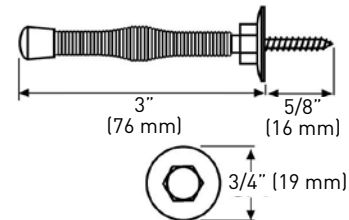

RESIDENTIAL HARDWARE

DOOR STOPS & WALL STOPS

SPRING DOOR STOP

- › STEEL SPRING WIRE
- › COMPLETE WITH SCREW AND METAL BASE

	PRINCIPAL DIAMETER	3 POLISHED BRASS	5 ANTIQUA BRASS	10B OIL RUBBED BRONZE	15 SATIN NICKEL	NICKEL	17A ANTIQUA NICKEL	26 POLISHED CHROME	26D SATIN CHROME	CASE PACK
BULK 3-1/8" (79 mm) WHITE TIP	5/16" (8 mm)	25-4671B	25-4671AB	25-4671ORB	25-4671SN	25-4671N	25-4671AN	-	25-4671SC	50
POLY BAGGED WITH UPC 3-1/8" (79 mm) BLACK TIP	3/8" (10 mm)	-	-	25-4672ORB	-	-	25-4672AN	-	-	50
POLY BAGGED WITH UPC 3-1/8" (79 mm) WHITE TIP	3/8" (10 mm)	-	-	-	-	-	-	25-4672CH	-	50
BULK 3-3/4" (95 mm) WHITE TIP	3/8" (10 mm)	25-4674B	-	25-4674ORB	25-4674SN	25-4674N	25-4674AN	25-4674CH	25-4674SC	50
BULK 3-3/4" (95 mm) BLACK TIP	3/8" (10 mm)	-	-	25-4673ORB	-	-	-	-	-	50

DIE-CAST DOOR STOP WITH FIXED SCREW

- › ZINC DIE-CAST CONSTRUCTION
- › WHITE TIP

	3 POLISHED BRASS	10B OIL RUBBED BRONZE	15 SATIN NICKEL	NICKEL	26D SATIN CHROME	CASE PACK
POLY BAGGED WITH UPC 73 mm (2-7/8")	25-4679B	25-4679ORB	25-4679SN	25-4679N	25-4679SC	50

3" SPRING DOOR STOP WITH FIXED SCREW

- › WHITE TIP
- › STEEL CONSTRUCTION

	10B OIL RUBBED BRONZE	15 SATIN NICKEL	NICKEL	CASE PACK
BULK PACK 3" (76 mm) SPRING DOOR STOP WITH FIXED SCREW	25-4675ORB	25-4675SN	25-4675N	50