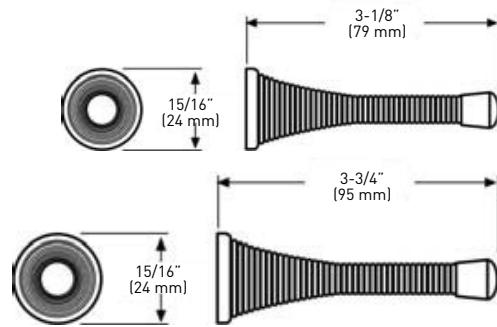

RESIDENTIAL HARDWARE

DOOR STOPS & WALL STOPS

SPRING DOOR STOP

- › STEEL SPRING WIRE
- › COMPLETE WITH SCREW AND METAL BASE

	PRINCIPAL DIAMETER	3 POLISHED BRASS	5 ANTIQUA BRASS	10B OIL RUBBED BRONZE	15 SATIN NICKEL	NICKEL	17A ANTIQUA NICKEL	26 POLISHED CHROME	26D SATIN CHROME	CASE PACK
BULK 3-1/8" (79 mm) WHITE TIP	5/16" (8 mm)	25-4671B	25-4671AB	25-4671ORB	25-4671SN	25-4671N	25-4671AN	-	25-4671SC	50
POLY BAGGED WITH UPC 3-1/8" (79 mm) BLACK TIP	3/8" (10 mm)	-	-	25-4672ORB	-	-	25-4672AN	-	-	50
POLY BAGGED WITH UPC 3-1/8" (79 mm) WHITE TIP	3/8" (10 mm)	-	-	-	-	-	-	25-4672CH	-	50
BULK 3-3/4" (95 mm) WHITE TIP	3/8" (10 mm)	25-4674B	-	25-4674ORB	25-4674SN	25-4674N	25-4674AN	25-4674CH	25-4674SC	50
BULK 3-3/4" (95 mm) BLACK TIP	3/8" (10 mm)	-	-	25-4673ORB	-	-	-	-	-	50

DIE-CAST DOOR STOP WITH FIXED SCREW

- › ZINC DIE-CAST CONSTRUCTION
- › WHITE TIP

	3 POLISHED BRASS	10B OIL RUBBED BRONZE	15 SATIN NICKEL	NICKEL	26D SATIN CHROME	CASE PACK
POLY BAGGED WITH UPC 73 mm (2-7/8")	25-4679B	25-4679ORB	25-4679SN	25-4679N	25-4679SC	50

3" SPRING DOOR STOP WITH FIXED SCREW

- › WHITE TIP
- › STEEL CONSTRUCTION

	10B OIL RUBBED BRONZE	15 SATIN NICKEL	NICKEL	CASE PACK
BULK PACK 3" (76 mm) SPRING DOOR STOP WITH FIXED SCREW	25-4675ORB	25-4675SN	25-4675N	50