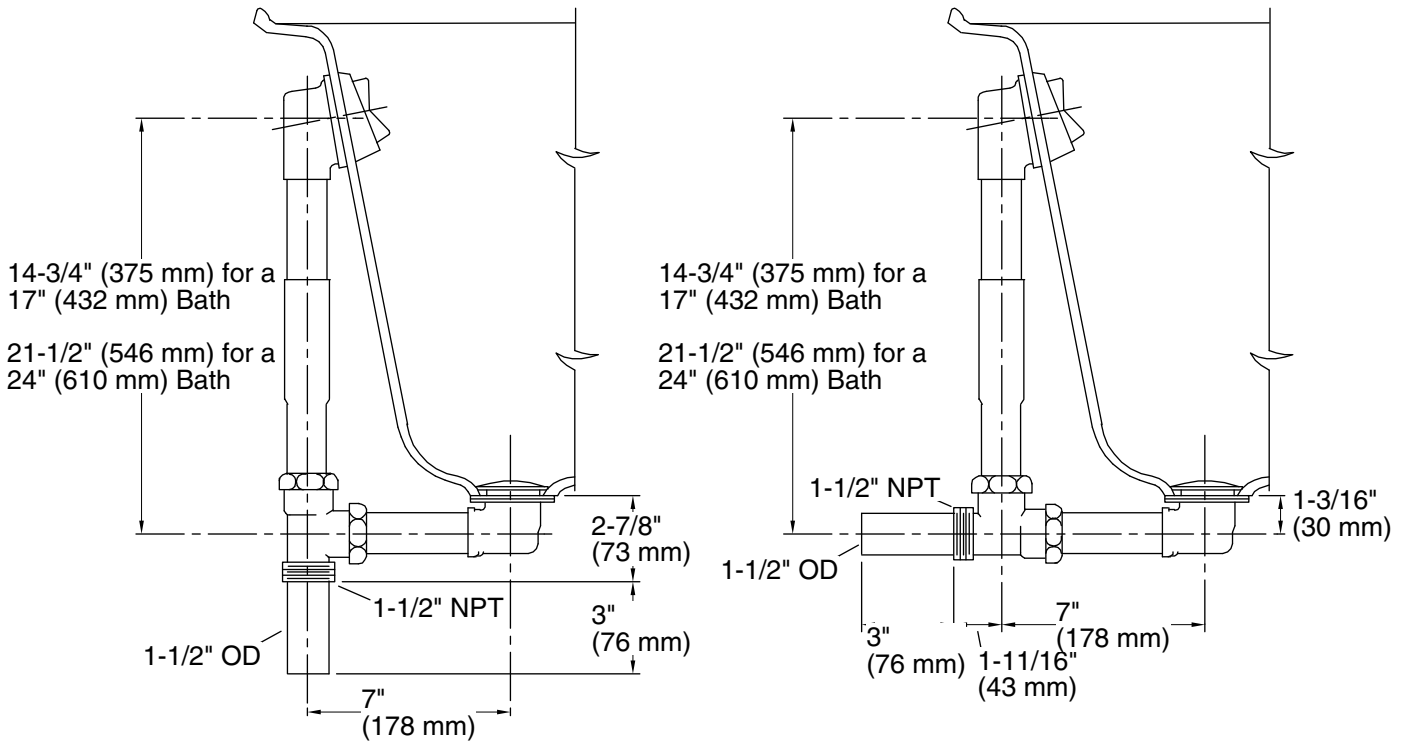

Features

- Adjustable trip lever pop-up drain.
- For use with 17- to 24-inch deep baths, whirlpools, and BubbleMassage™ air baths.
- 1-1/2" (38 mm) connection.

Material

- 17-gauge brass construction.
- Brass tailpiece.

Installation

- Above- or through-floor installation.

Recommended Products/Accessories

K-23726 Drain treatment
K-23723 Faucet cleaner

Codes/Standards

ASME A112.18.2/CSA B125.2

KOHLER® One-Year Limited Warranty

Through-the-Floor

Above-the-Floor

Technical Information

All product dimensions are nominal.

Notes

Install this product according to the installation guide.