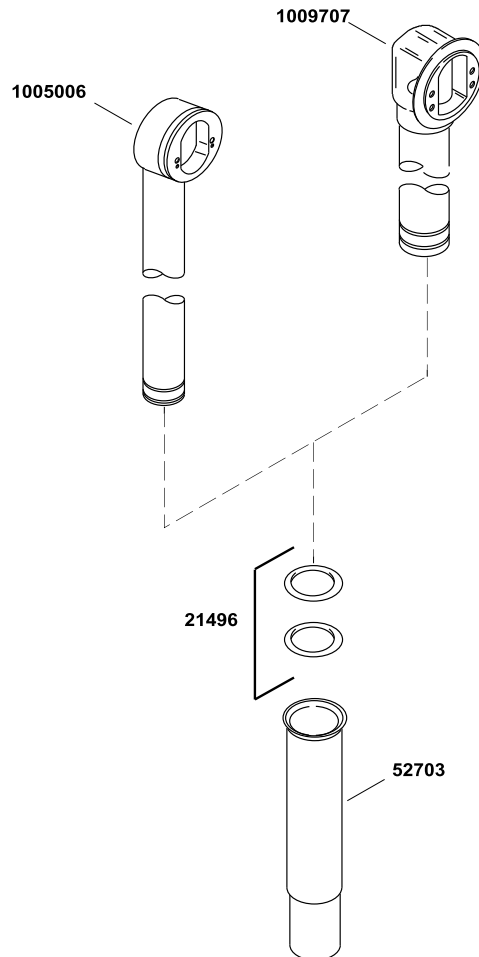

Clearflo

1-1/2" adjustable pop-up drain with above- or through-the-floor inst
K-7161-AF-CP

Clearflo

1-1/2" adjustable pop-up drain with above- or through-the-floor inst
K-7161-AF-CP

Clearflo

1-1/2" adjustable pop-up drain with above- or through-the-floor inst
K-7161-AF-CP