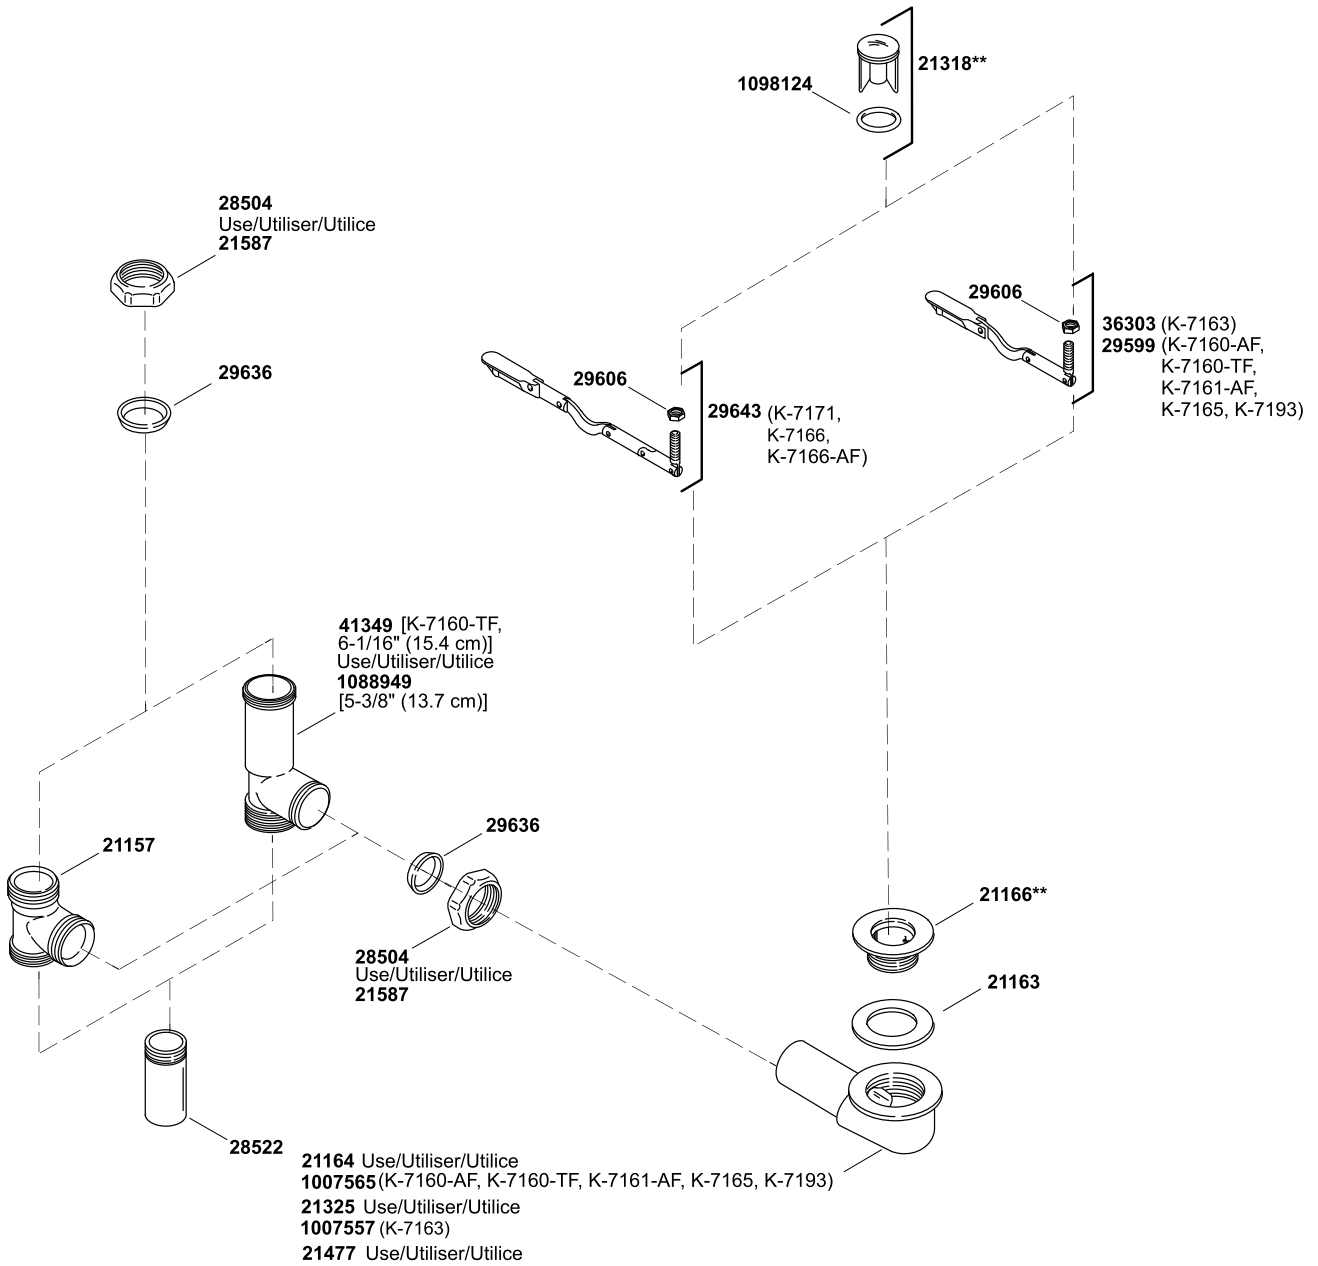

Clearflo

1-1/2" adjustable pop-up drain with above- or through-the-floor inst
K-7161-AF-CP

Clearflo

1-1/2" adjustable pop-up drain with above- or through-the-floor inst
K-7161-AF-CP

Clearflo

1-1/2" adjustable pop-up drain with above- or through-the-floor inst
K-7161-AF-CP