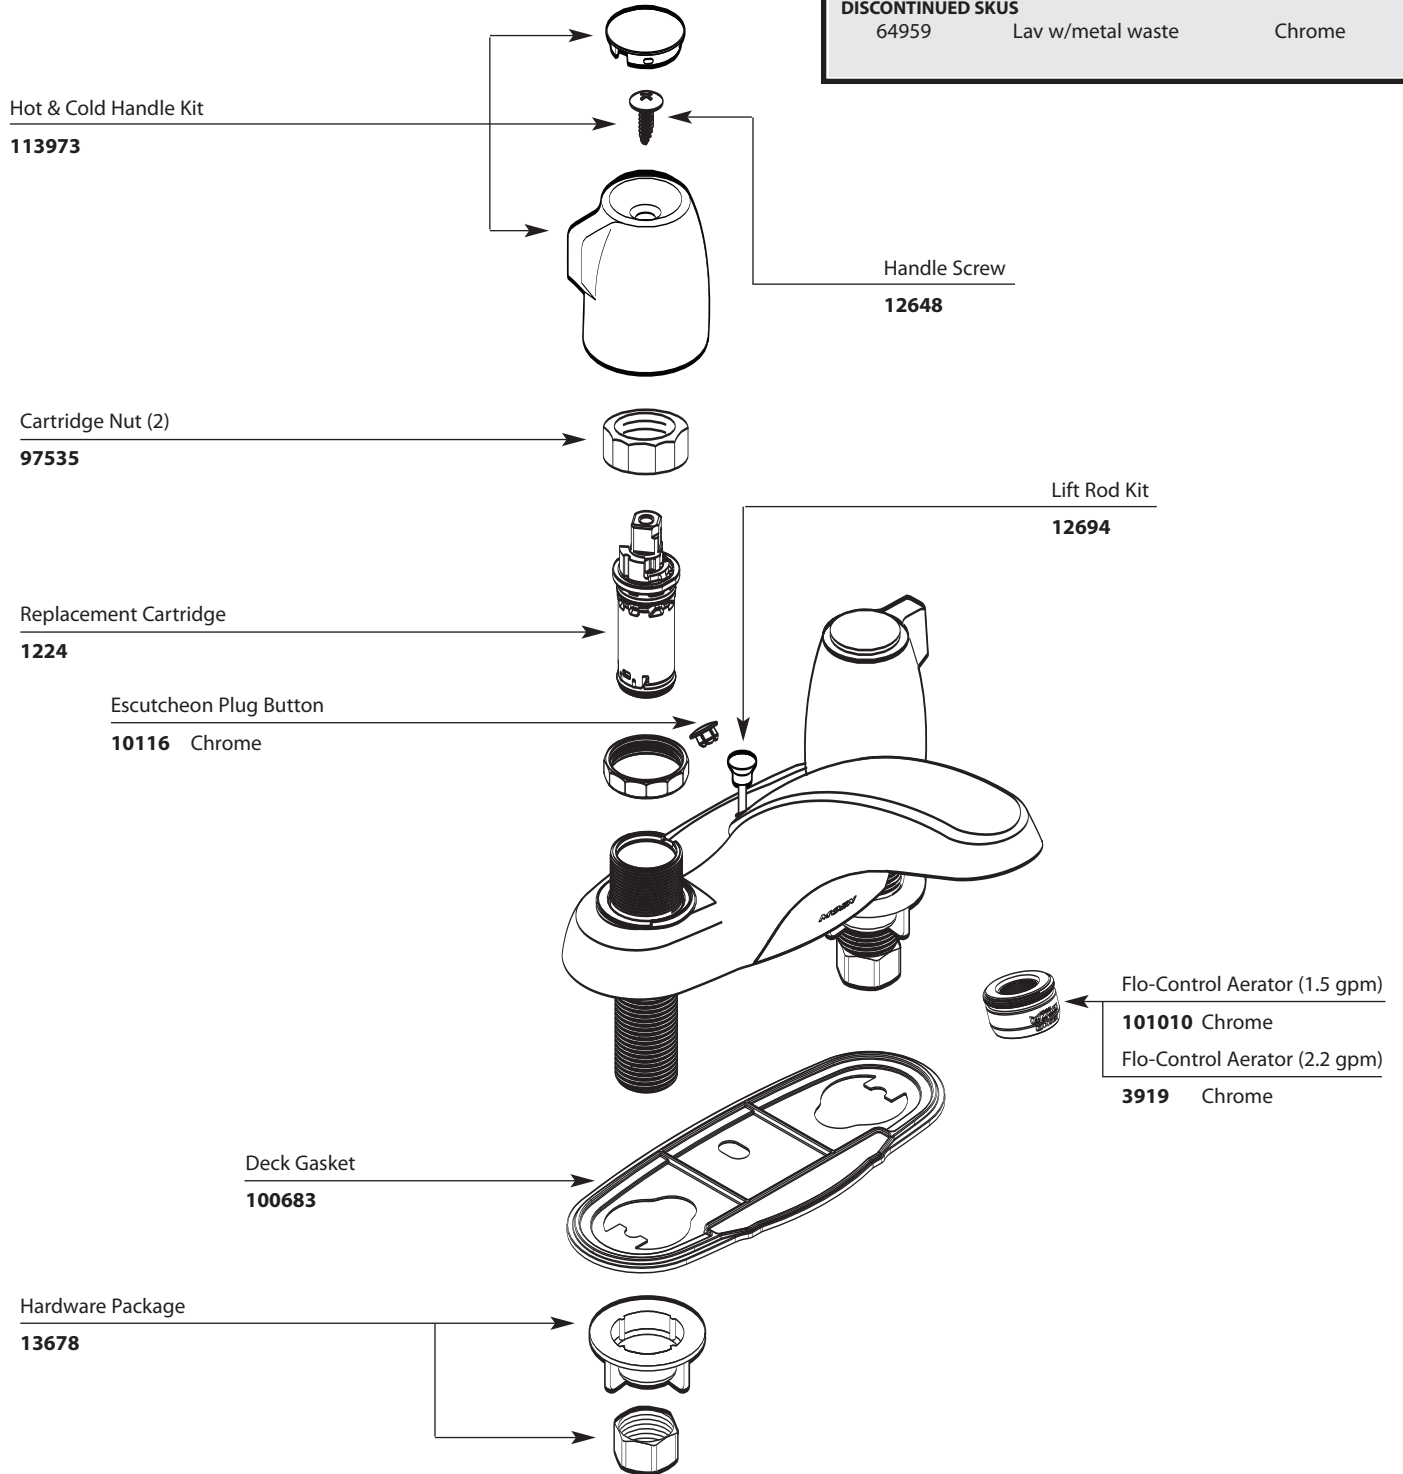

Buy it for looks. Buy it for life.®

■ Order by Part Number

*There is more than 1 version of this model.  
Page down to identify the version you have.*

# Illustrated Parts

MOEN® Two-Handle Lavatory Faucet		
MODEL	TYPE	FINISH
64950	Lav w/o waste	Chrome
64970	Lav w/50/50 waste	Chrome
<b>DISCONTINUED SKUS</b>		
64959	Lav w/metal waste	Chrome

Buy it for looks. Buy it for life.®

■ Order by Part Number

# Illustrated Parts

MOEN®		
Two-Handle Lavatory Faucet		
MODEL	TYPE	FINISH
64950	Lav w/o waste	Chrome
64970	Lav w/50/50 waste	Chrome
DISCONTINUED SKUS		
64959	Lav w/metal waste	Chrome